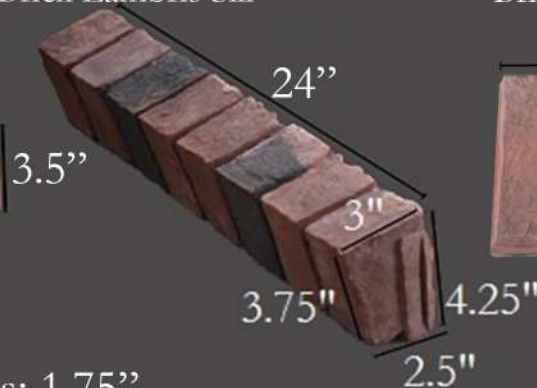

## Sizes and Dimensions

Five Brick Lambris

Twelve Brick Lambris

Two Brick Lambris

Four Brick Lambris Corner

## Accessories

Brick Lambris Row Lock

Brick Lambris Sill

Brick Lambris Soldier

Average Product Thickness: 1.75"

\*All products shown without mortar joint installed.