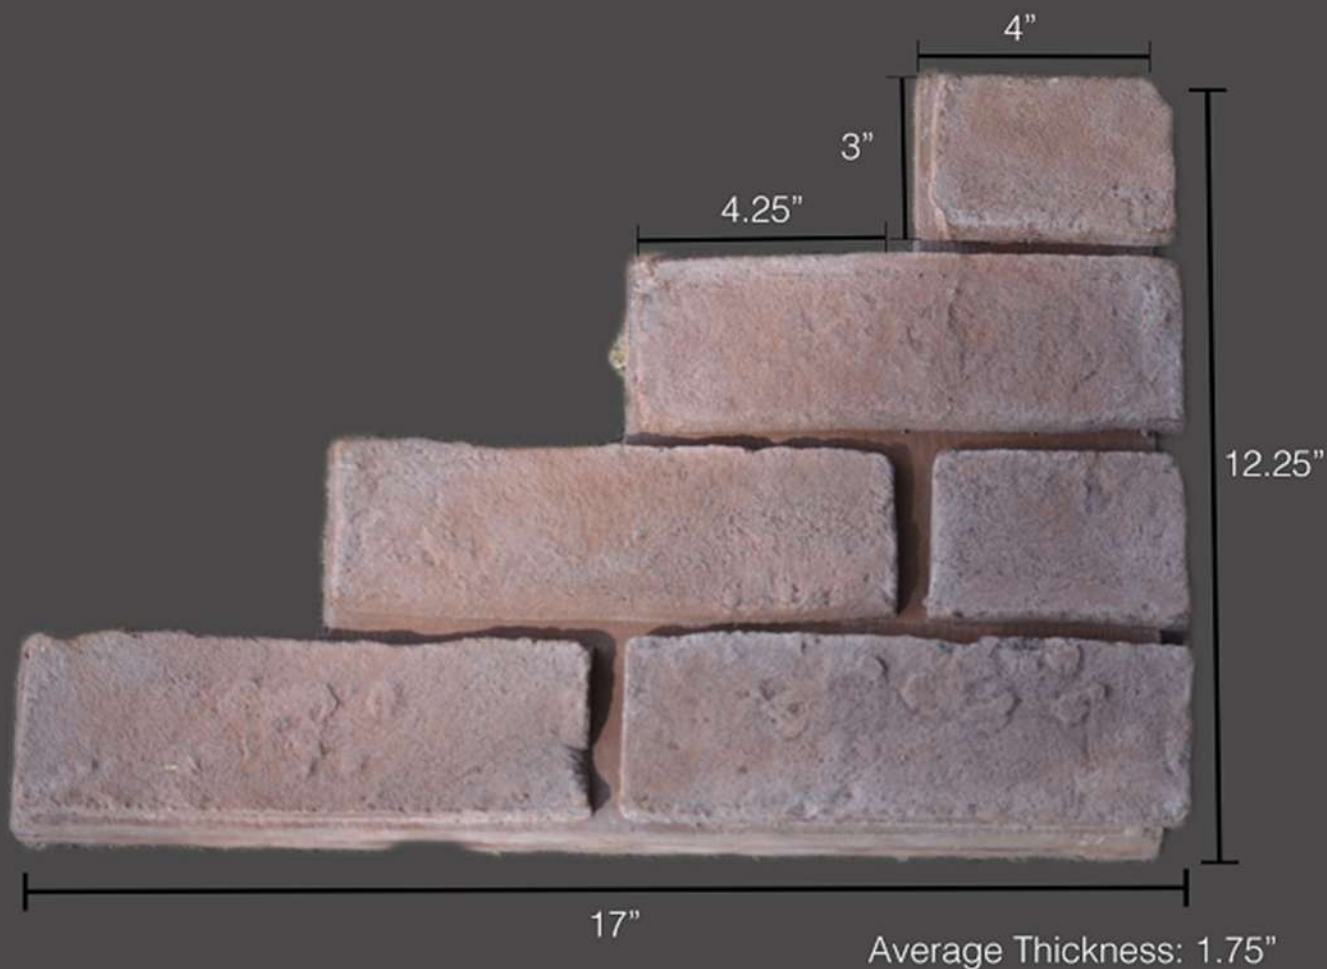

- 5 Brick Lambris End (8 $\frac{3}{4}$ "x3 Per Brick)
- Product Code: BR.FLAT.L.E-5
- Brick is jointed after install.

Quality Stone Veneer

PHONE: 1-800-795-3229

FAX: 717-786-4038

WWW.QUALITYSTONEVENEER.COM

est. 1976