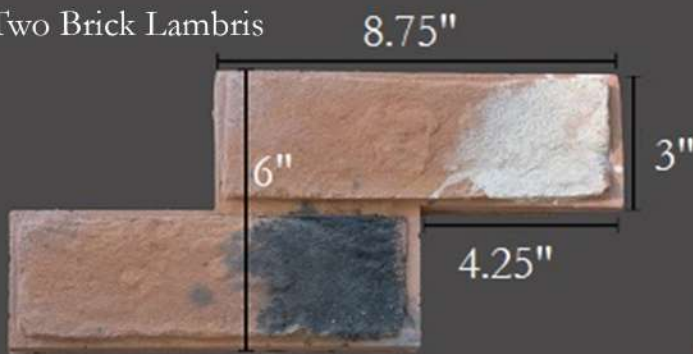

## Sizes and Dimensions

Five Brick Lambris

Twelve Brick Lambris

Two Brick Lambris

Four Brick Lambris Corner

## Accessories

Brick Lambris Row Lock

Brick Lambris Sill

Brick Lambris Soldier

Average Product Thickness: 1.75"

\*All products shown without mortar joint installed.