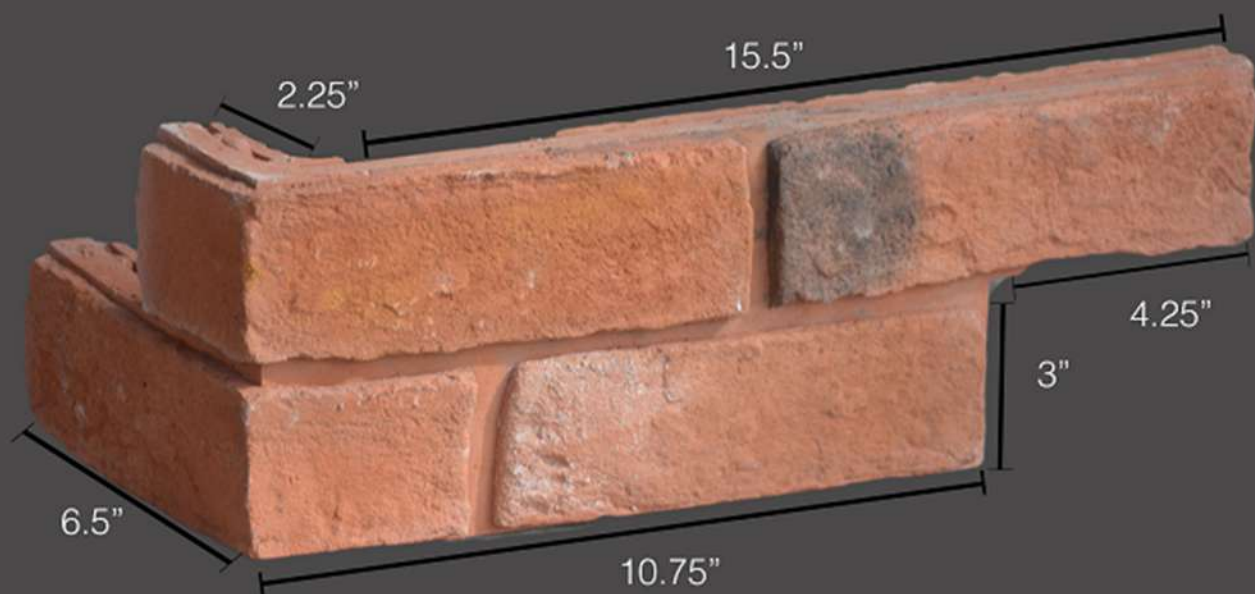

Average Thickness: 1.75"

- 4 Brick Lambris Corner (8 ¾"x3 Per Brick)
- Product Code: BR.FLAT.L.CRNR-4
- Brick is jointed after install.

Quality Stone Veneer

PHONE: 1-800-795-3229

FAX: 717-786-4038

WWW.QUALITYSTONEVENEER.COM

est. 1976