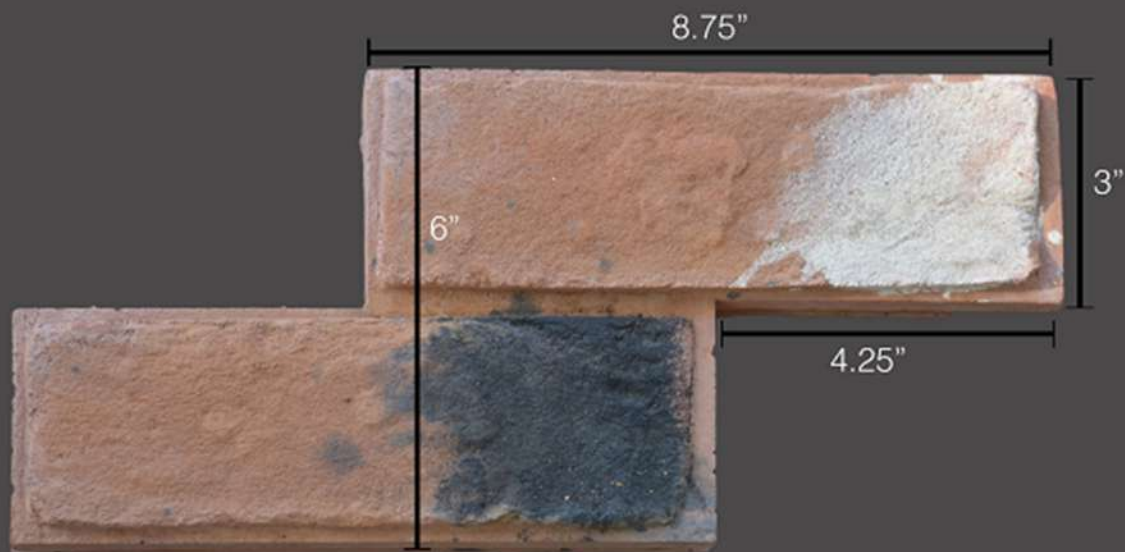

# Two Brick Lambris Flat

Average Thickness: 1.75"

- 2 Brick Lambris Flat (8 ¾"x3 Per Brick)
- Product Code: BR.FLAT.L-2
- Brick is jointed after install.

Quality Stone Veneer

PHONE: 1-800-795-3229

FAX: 717-786-4038