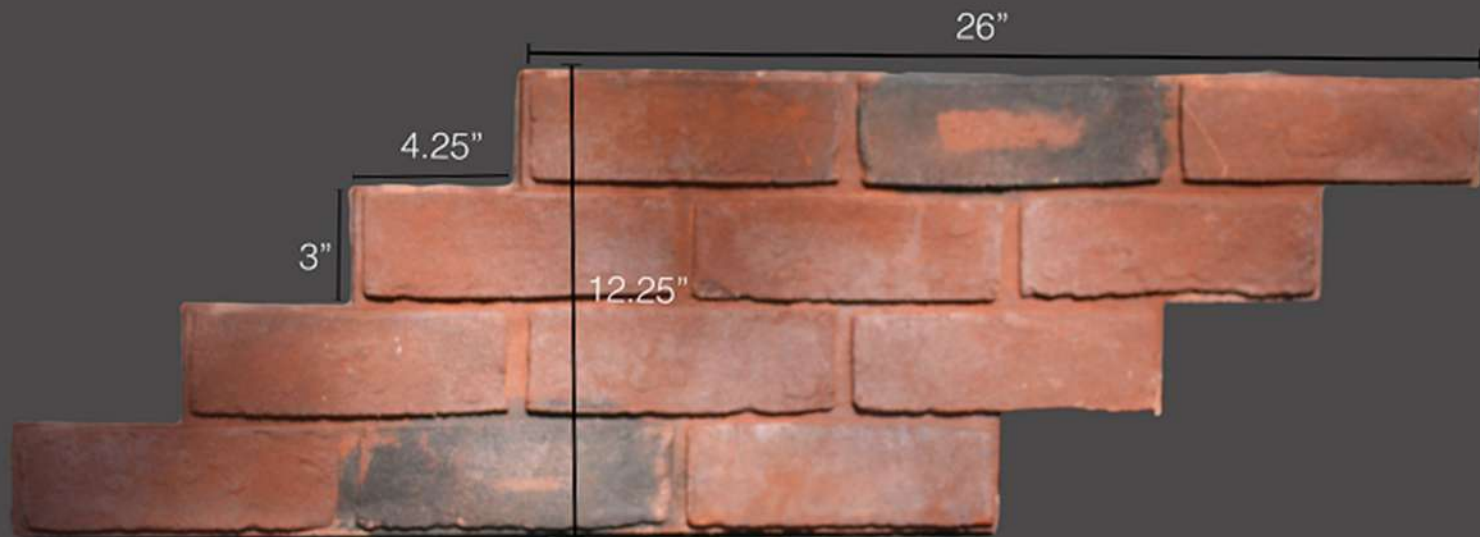

Average Thickness: 1.75"

- 12 Brick Lambris Flat (8 ¾"x3 Per Brick)
- Product Code: BR.FLAT.L-12
- Brick is jointed after install.

Quality Stone Veneer

PHONE: 1-800-795-3229

FAX: 717-786-4038

WWW.QUALITYSTONEVENEER.COM

est. 1976