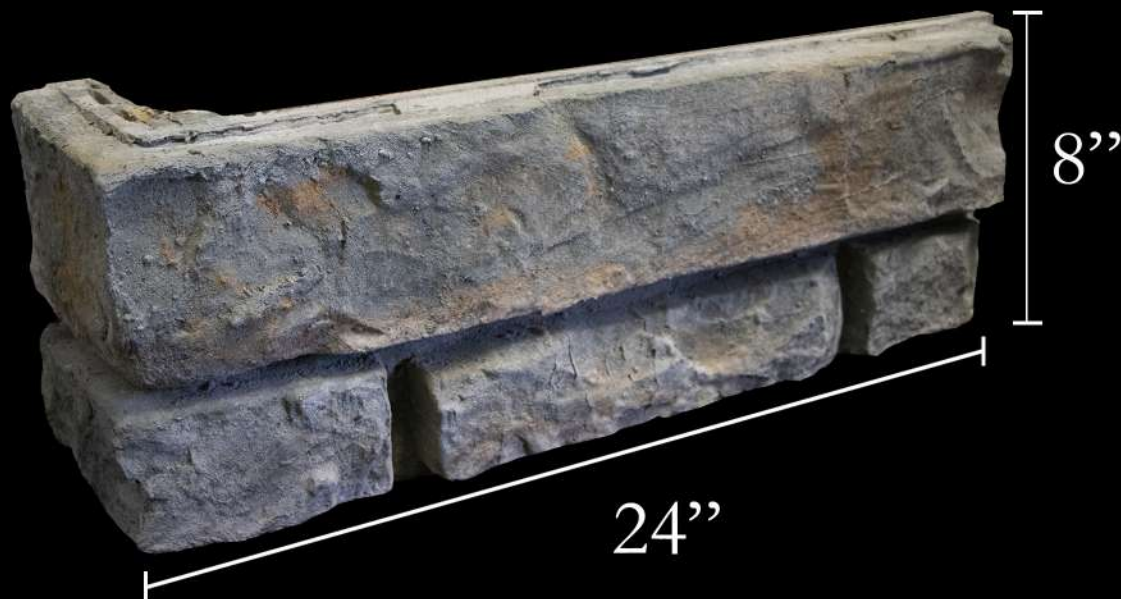

24"x8"x1.75" Soldier
*Optional

24"x16"x1 3/4" Cobblestone Lambris Flat

Average Thickness: 1.75"

- 24"x16"x1 3/4" Cobblestone Lambris Flat
- Product Code: CB.L.FLAT-24x16x1.75

QUALITY STONE VENEER, INC.

PHONE: 1-800-795-3229
FAX: 717-786-4038

WWW.QUALITYSTONEVENEER.COM

est. 1976

24"x8"x1.75" Cobblestone Lambris Flat

Average Thickness: 1.75"

- 24"x8"x1 3/4" Cobblestone Lambris Flat
- Product Code: CB.L.FLAT-24x8x1.75

QUALITY STONE VENEER, INC.

PHONE: 1-800-795-3229
FAX: 717-786-4038

WWW.QUALITYSTONEVENEER.COM

24"x8"x1.75" Cobblestone Lambris Corner

Average Thickness: 1.75"

- 24"x8"x1 3/4" Cobblestone Lambris Corner
- Product Code: CB.L.CRNR-24x8x1.75

QUALITY STONE VENEER, INC.

PHONE: 1-800-795-3229
FAX: 717-786-4038