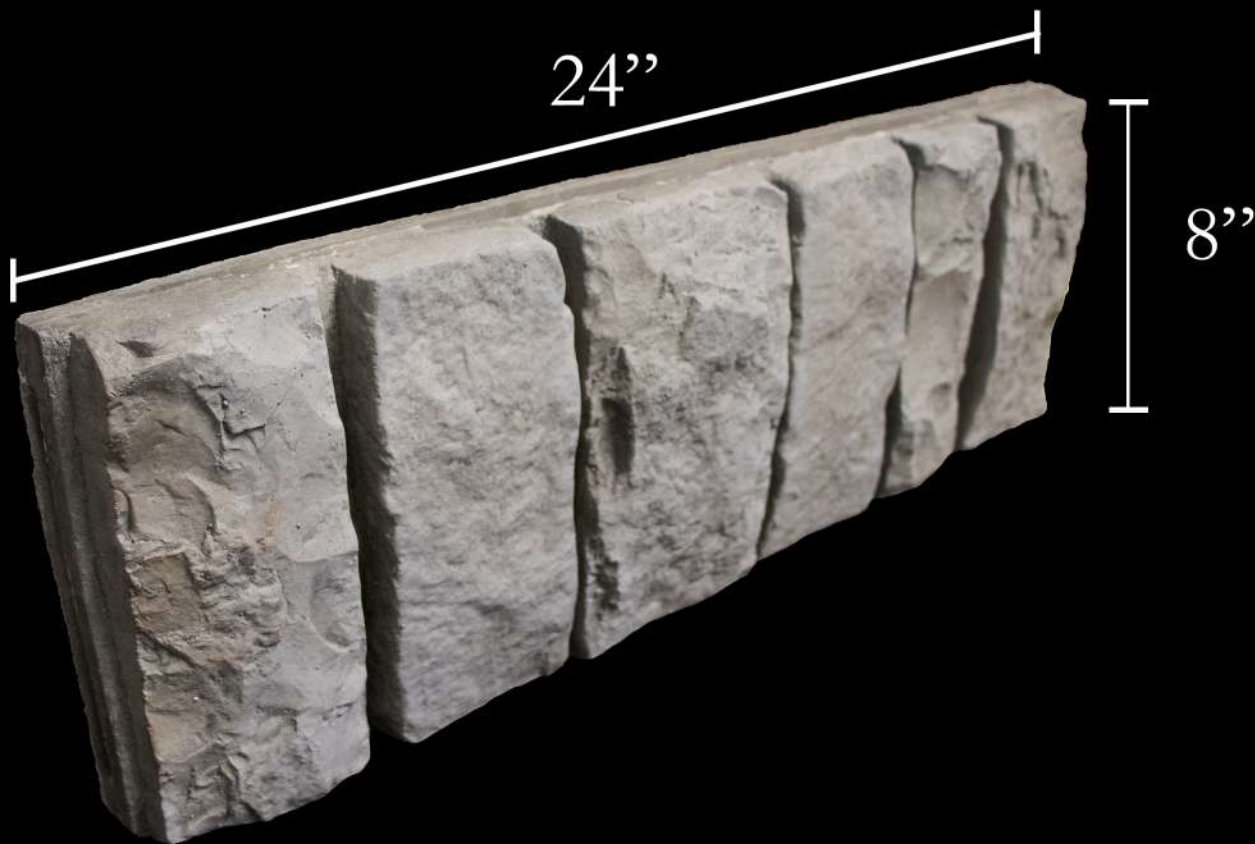

WWW.QUALITYSTONEVENEER.COM

16"x8"x1.75" Cobblestone Lambris Corner

Average Thickness: 1.75"

- 16"x8"x1 3/4" Cobblestone Lambris Corner
- Product Code: CB.L.CRNR-16x8x1.75

QUALITY STONE VENEER, INC.

PHONE: 1-800-795-3229
FAX: 717-786-4038

WWW.QUALITYSTONEVENEER.COM

24"x8"x1.75" Cobblestone Lambris Soldier

Average Thickness: 1.75"

- 24"x8"x1 3/4" Cobblestone Lambris Soldier
- Product Code: CB.L.SO-24x8x1.75
- *Optional

QUALITY STONE VENEER, INC.