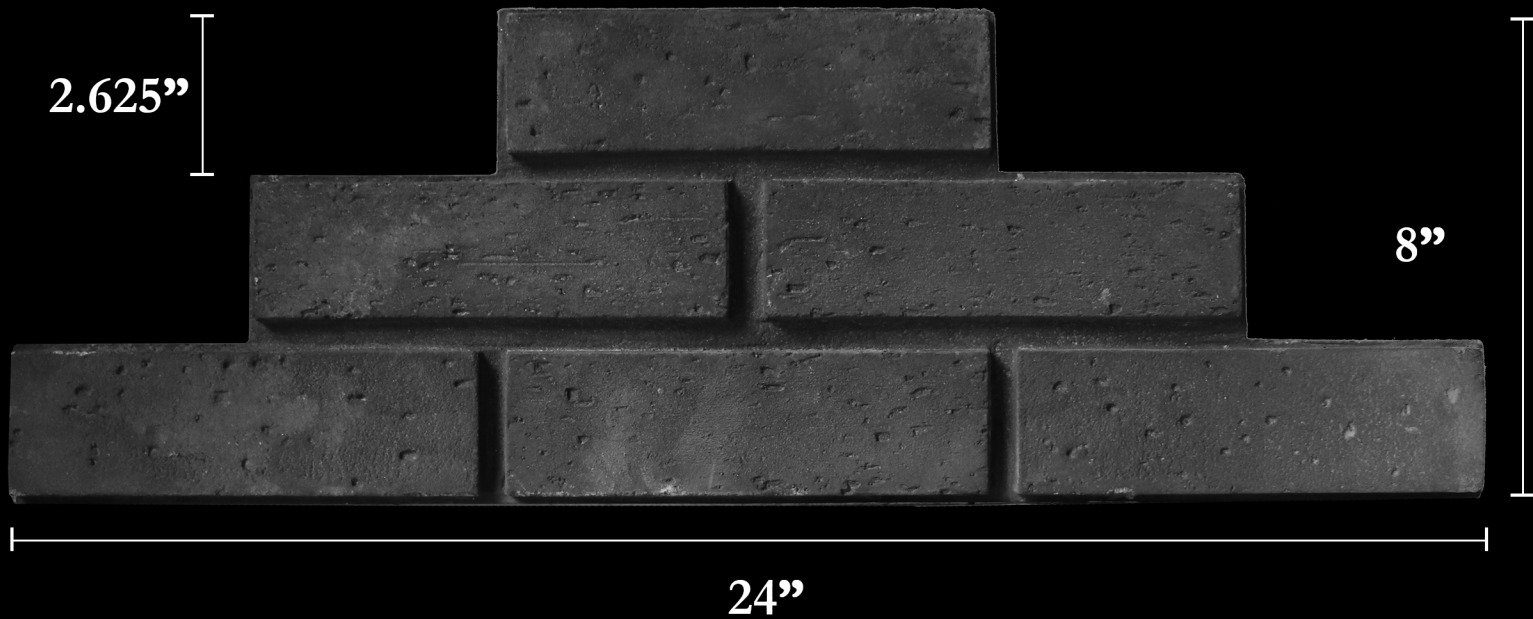

METROPOLITAN BRICK

Sizes and Dimensions

8"x15.75"x1.5" Flat

8"x2.625"x1.5" Flat

16.75"x5.25"x1.5" Corner

23.5"x3.5"x3" Sill

8" x 15 3/4" x 1 1/2" Metropolitan Six Brick Flat

Average Thickness: 1.5"

- 8"x15 3/4"x1 1/2" Metropolitan Six Brick Flat
- Product Code: MBR.FLAT-6

Quality Stone Veneer

PHONE: 1-800-795-3229
FAX: 717-786-4038

WWW.QUALITYSTONEVENEER.COM

est. 1976

8" x 2 5/8" x 1 1/2" Metropolitan One Brick Flat

Average Thickness: 1.5"

- 8" x 2 5/8" x 1 1/2" Metropolitan One Brick Flat
- Product Code: MBR.FLAT-1

Quality Stone Veneer

PHONE: 1-800-795-3229

FAX: 717-786-4038

est. 1976

WWW.QUALITYSTONEVENEER.COM

16 3/4" x 5 1/4" x 1 1/2" Metropolitan Brick Corner

Average Thickness: 3"

- 23 1/2" x 3 1/2" x 3" Metropolitan Brick Sill
- Product Code: SI.MBR-23.5x3.5x3

Quality Stone Veneer

PHONE: 1-800-795-3229
FAX: 717-786-4038

WWW.QUALITYSTONEVENEER.COM