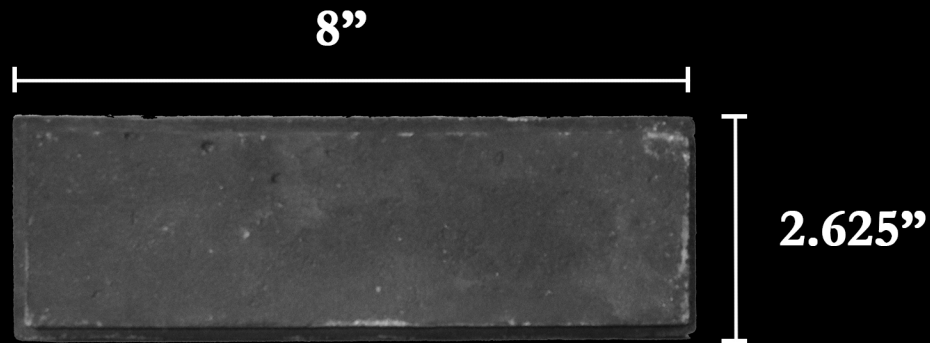

- 8"x15 3/4"x1 1/2" Metropolitan Six Brick Flat
- Product Code: MBR.FLAT-6

Quality Stone Veneer

PHONE: 1-800-795-3229
FAX: 717-786-4038

WWW.QUALITYSTONEVENEER.COM

est. 1976

8" x 2 5/8" x 1 1/2" Metropolitan One Brick Flat

Average Thickness: 1.5"

- 8" x 2 5/8" x 1 1/2" Metropolitan One Brick Flat
- Product Code: MBR.FLAT-1

Quality Stone Veneer

PHONE: 1-800-795-3229

FAX: 717-786-4038

est. 1976

WWW.QUALITYSTONEVENEER.COM

16 3/4" x 5 1/4" x 1 1/2" Metropolitan Brick Corner

Average Thickness: 1.5"

- 16 3/4" x 5 1/4" x 1 1/2" Metropolitan Brick Corner
- Product Code: MBR.CRNR-4

Quality Stone Veneer

PHONE: 1-800-795-3229
FAX: 717-786-4038

WWW.QUALITYSTONEVENEER.COM

23 1/2" x 3 1/2" x 3" Metropolitan Brick Sill

Average Thickness: 3"

- 23 1/2" x 3 1/2" x 3" Metropolitan Brick Sill
- Product Code: SI.MBR-23.5x3.5x3

Quality Stone Veneer

PHONE: 1-800-795-3229
FAX: 717-786-4038

WWW.QUALITYSTONEVENEER.COM