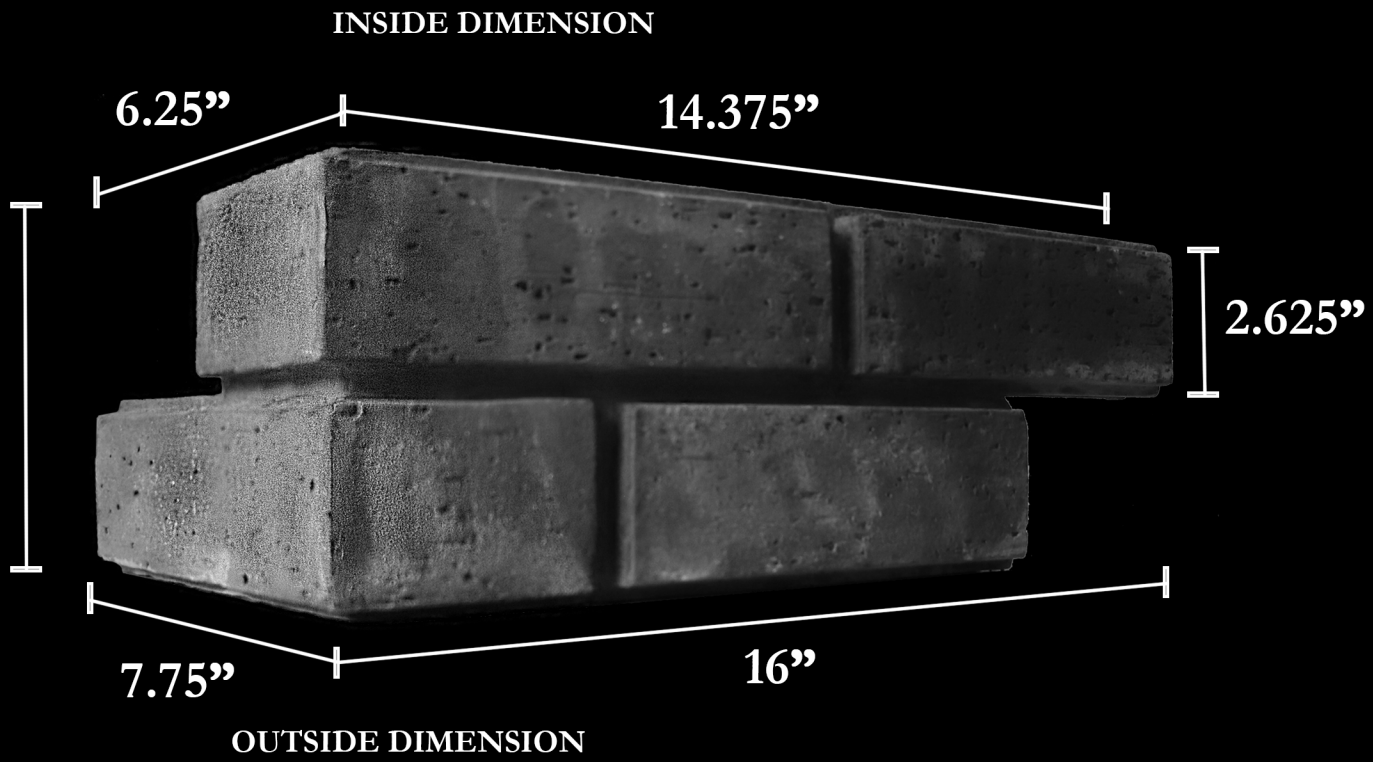

Average Thickness: 1.5"

- 8" x 2 5/8" x 1 1/2" Metropolitan One Brick Flat
- Product Code: MBR.FLAT-1

Quality Stone Veneer

PHONE: 1-800-795-3229

FAX: 717-786-4038

est. 1976

WWW.QUALITYSTONEVENEER.COM

16 3/4" x 5 1/4" x 1 1/2" Metropolitan Brick Corner

Average Thickness: 1.5"

- 16 3/4" x 5 1/4" x 1 1/2" Metropolitan Brick Corner
- Product Code: MBR.CRNR-4

Quality Stone Veneer

PHONE: 1-800-795-3229
FAX: 717-786-4038

WWW.QUALITYSTONEVENEER.COM

23 1/2" x 3 1/2" x 3" Metropolitan Brick Sill