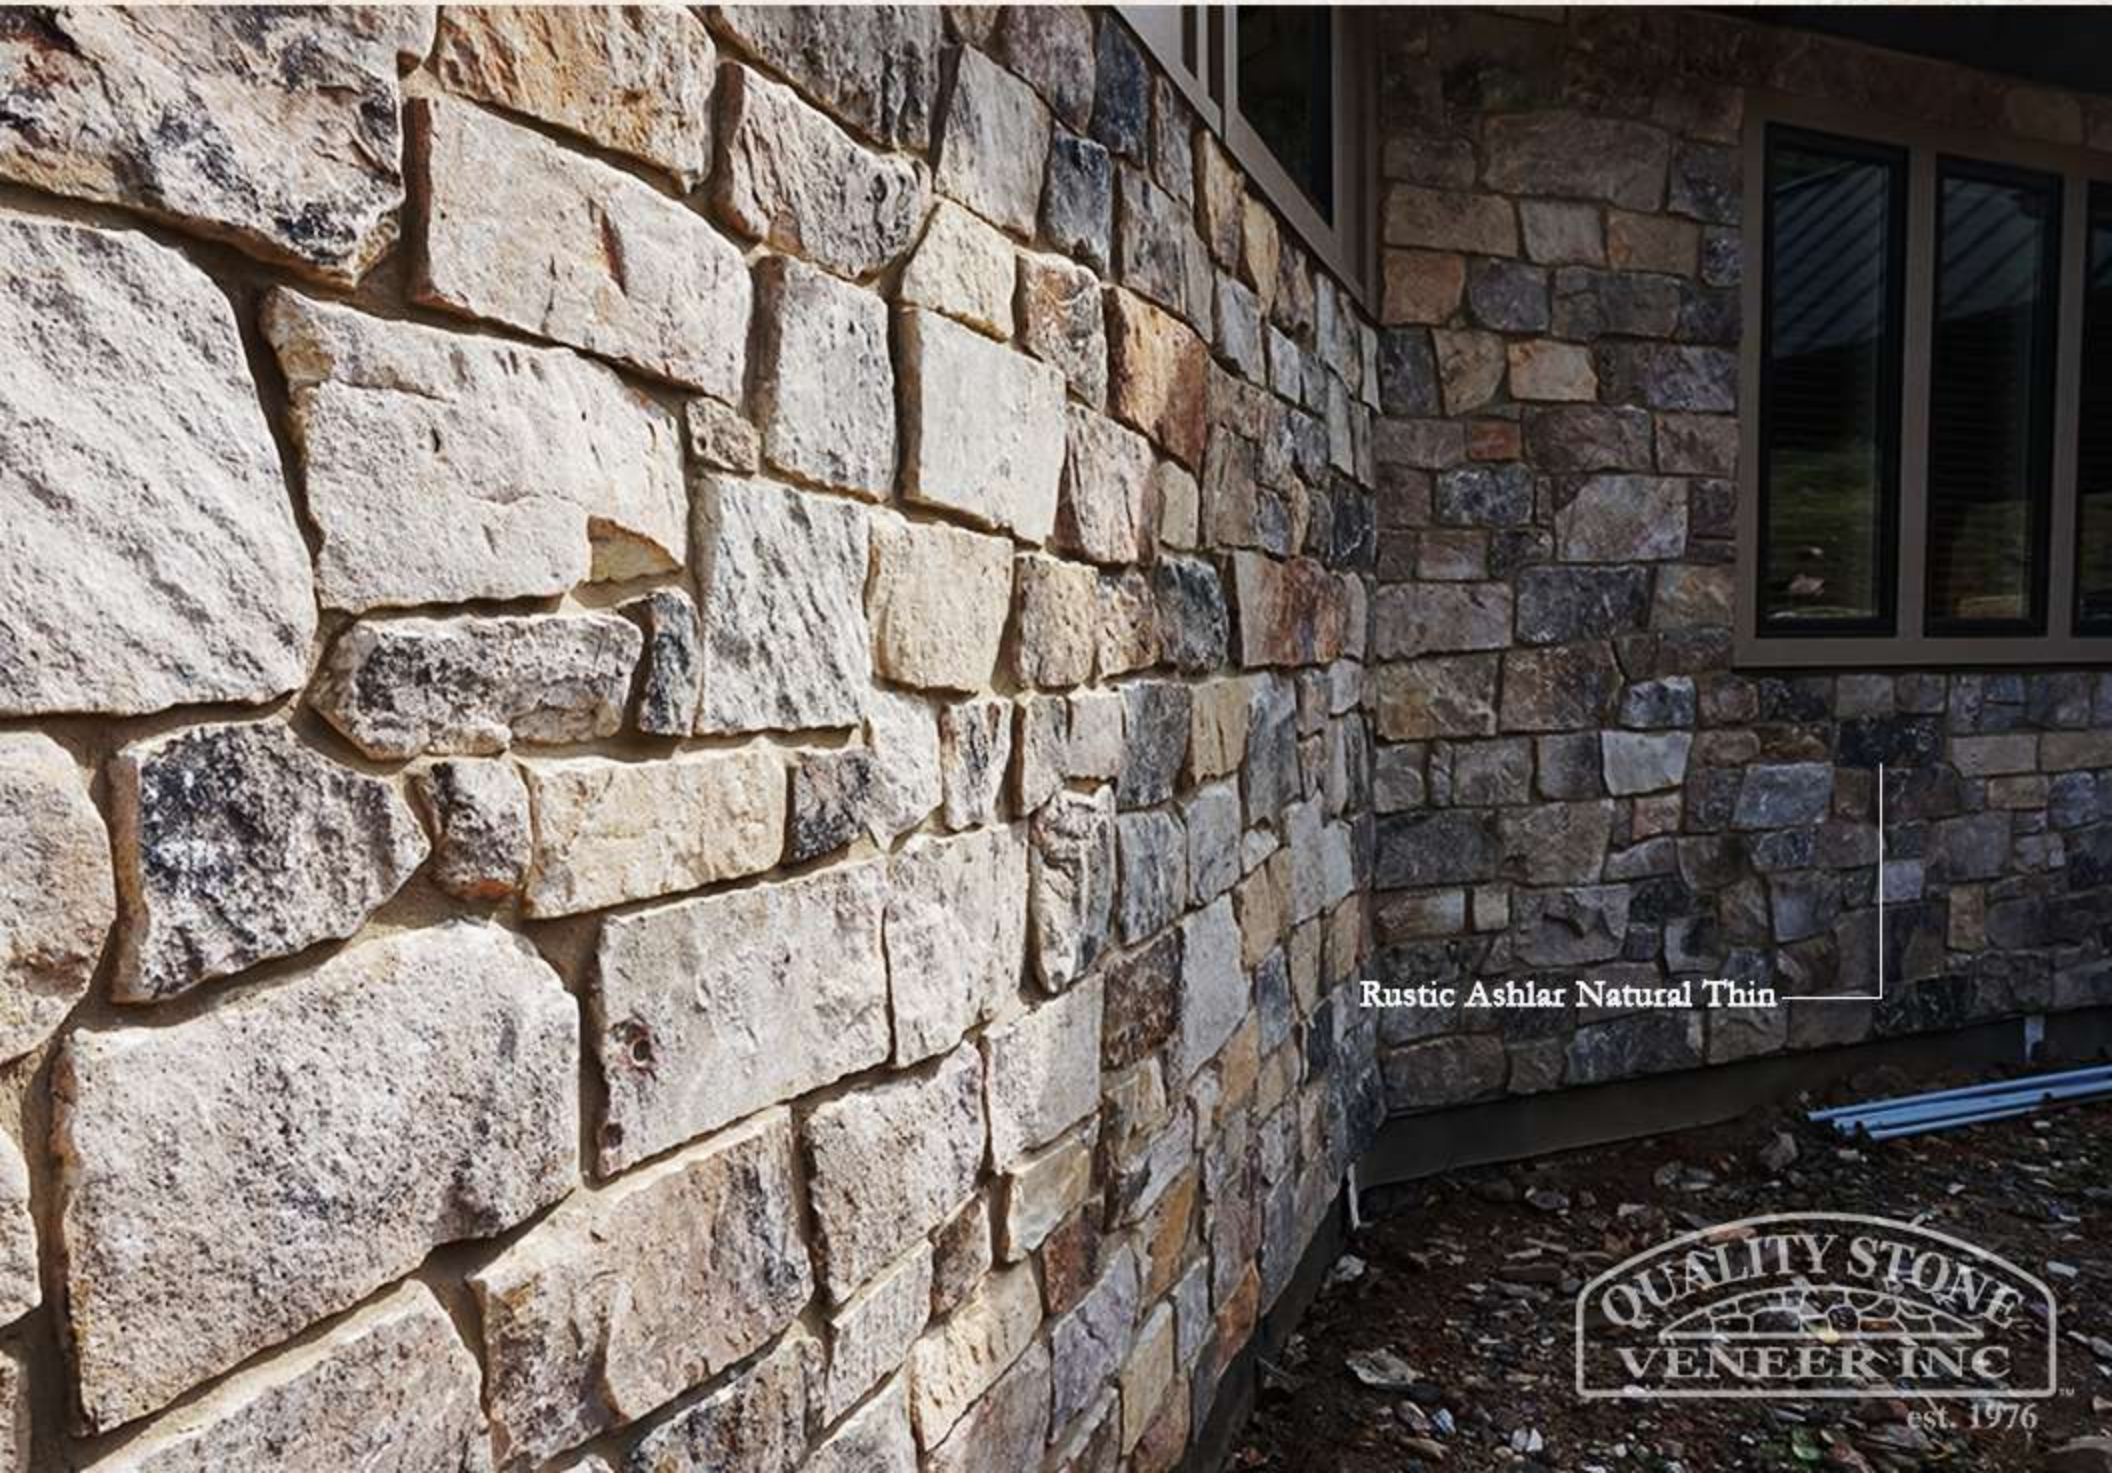

Natural Thin Stone Installation

Rustic Ashlar Natural Thin