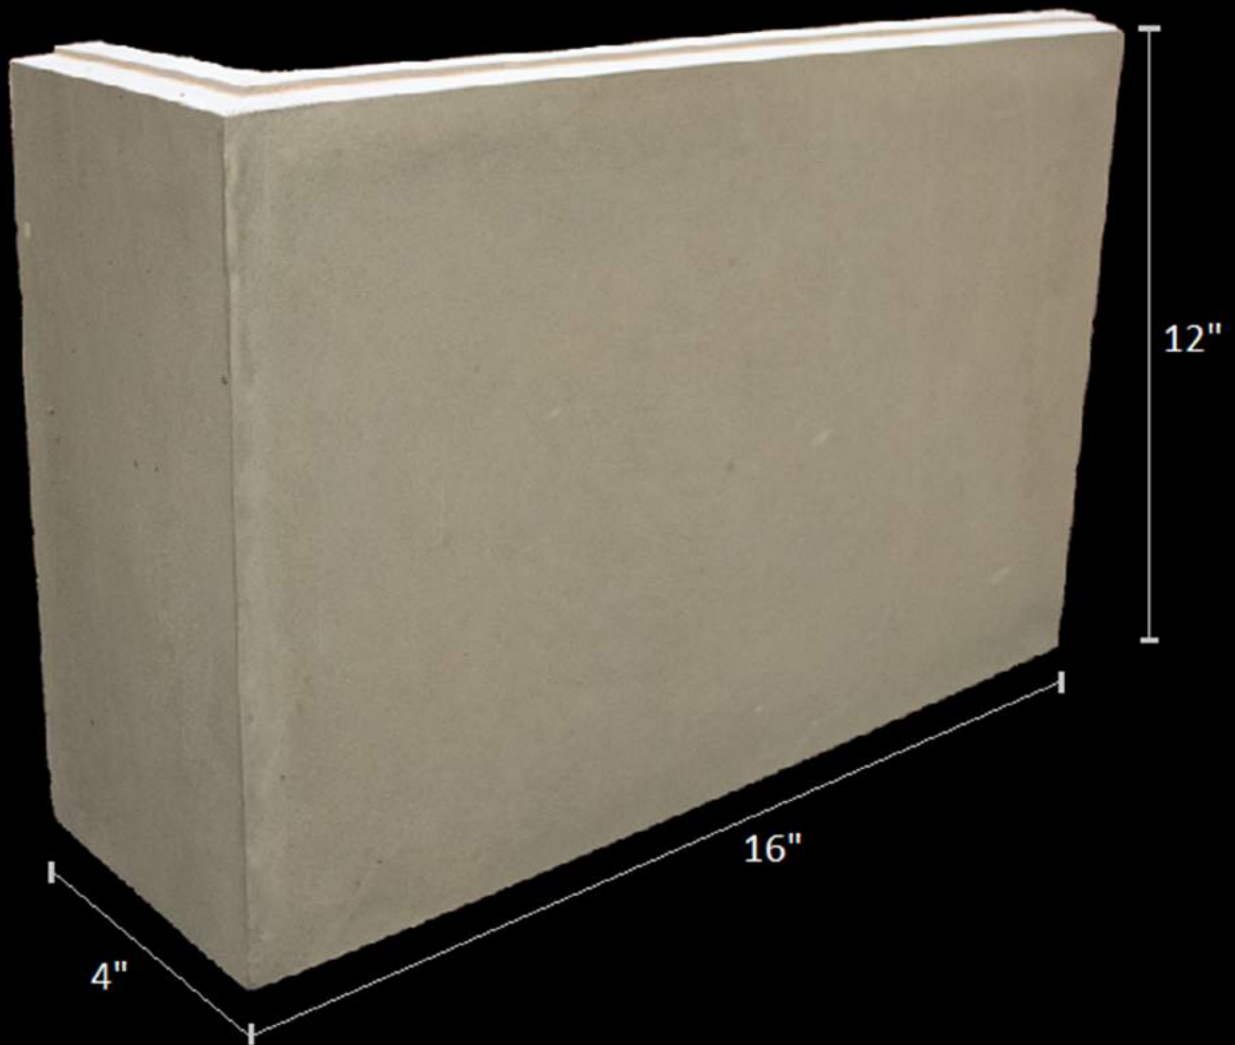

24"x 12"x 1 3/4" Piedra Cortada Flat

Average Thickness: 1.75"

- 24"x12"x1 3/4" Piedra Cortada Flat
- Product Code: PDCT.FLAT-24x12x1.75

QUALITY STONE VENEER, INC.

PHONE: 1-800-795-3229
FAX: 717-796-4035

WWW.QUALITYSTONEVENEER.COM

20"x 12"x 1 3/4" Piedra Cortada Corner

Average Thickness: 1.75"

- 20"x12"x1 3/4" Piedra Cortada Corner
- Product Code: PDCT.CRNR-20x12x1.75

QUALITY STONE VENEER, INC.

PHONE: 1-800-795-3229
FAX: 717-796-4035

WWW.QUALITYSTONEVENEER.COM

24" x 3" x 1 1/4" Piedra Cortada Flat

Average Thickness: 1.25"

- 24"x3"x1 1/4" Piedra Cortada Flat
- Product Code: PDCT.FLAT-24x3x1.25
- Optional 3" High Accent Band

QUALITY STONE VENEER, INC.