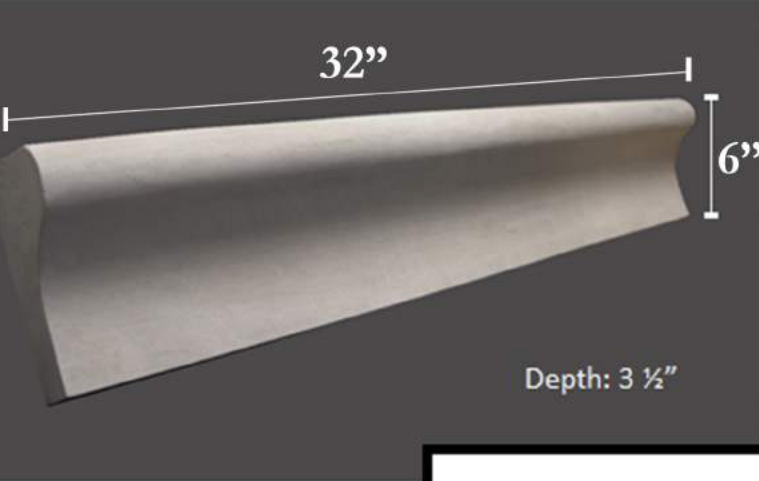

LISO BULLNOSE SILL

SI.LI.BN-32x6x3.5