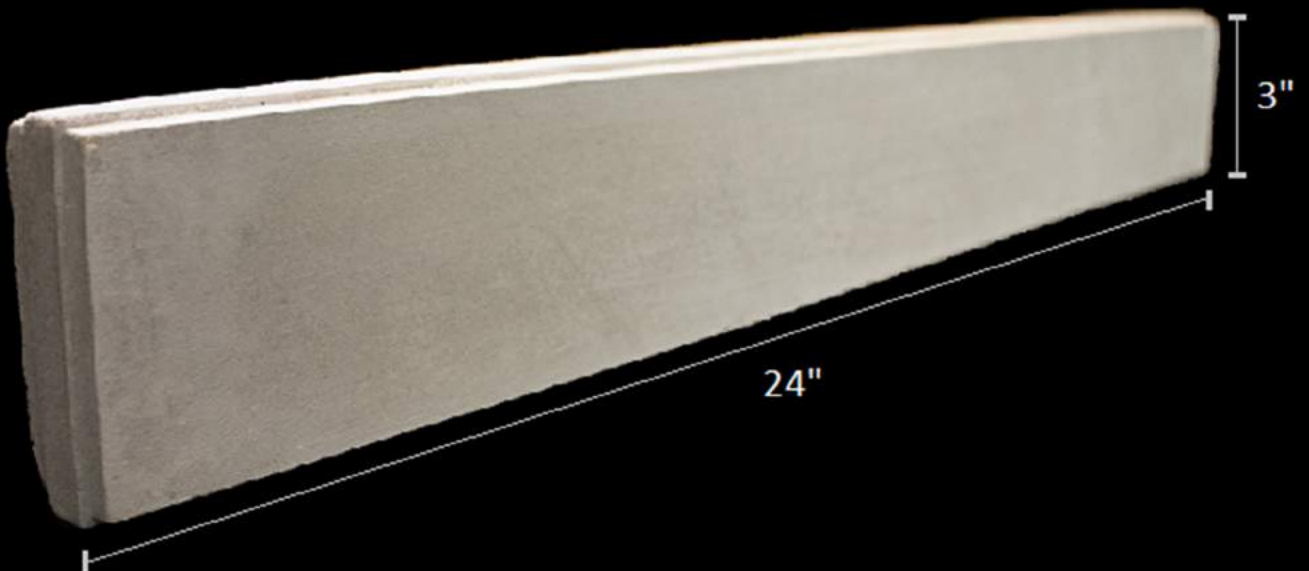

24"x 12"x 1 3/4" Piedra Cortada Flat

Average Thickness: 1.75"

- 24"x12"x1 3/4" Piedra Cortada Flat
- Product Code: PDCT.FLAT-24x12x1.75

QUALITY STONE VENEER, INC.

PHONE: 1-800-795-3229
FAX: 717-796-4035

WWW.QUALITYSTONEVENEER.COM

20"x 12"x 1 3/4" Piedra Cortada Corner

Average Thickness: 1.75"

- 20"x12"x1 3/4" Piedra Cortada Corner
- Product Code: PDCT.CRNR-20x12x1.75

QUALITY STONE VENEER, INC.

PHONE: 1-800-795-3229
FAX: 717-796-4035

WWW.QUALITYSTONEVENEER.COM

24" x 3" x 1 1/4" Piedra Cortada Flat

Average Thickness: 1.25"

- 24"x3"x1 1/4" Piedra Cortada Flat
- Product Code: PDCT.FLAT-24x3x1.25
- Optional 3" High Accent Band

QUALITY STONE VENEER, INC.