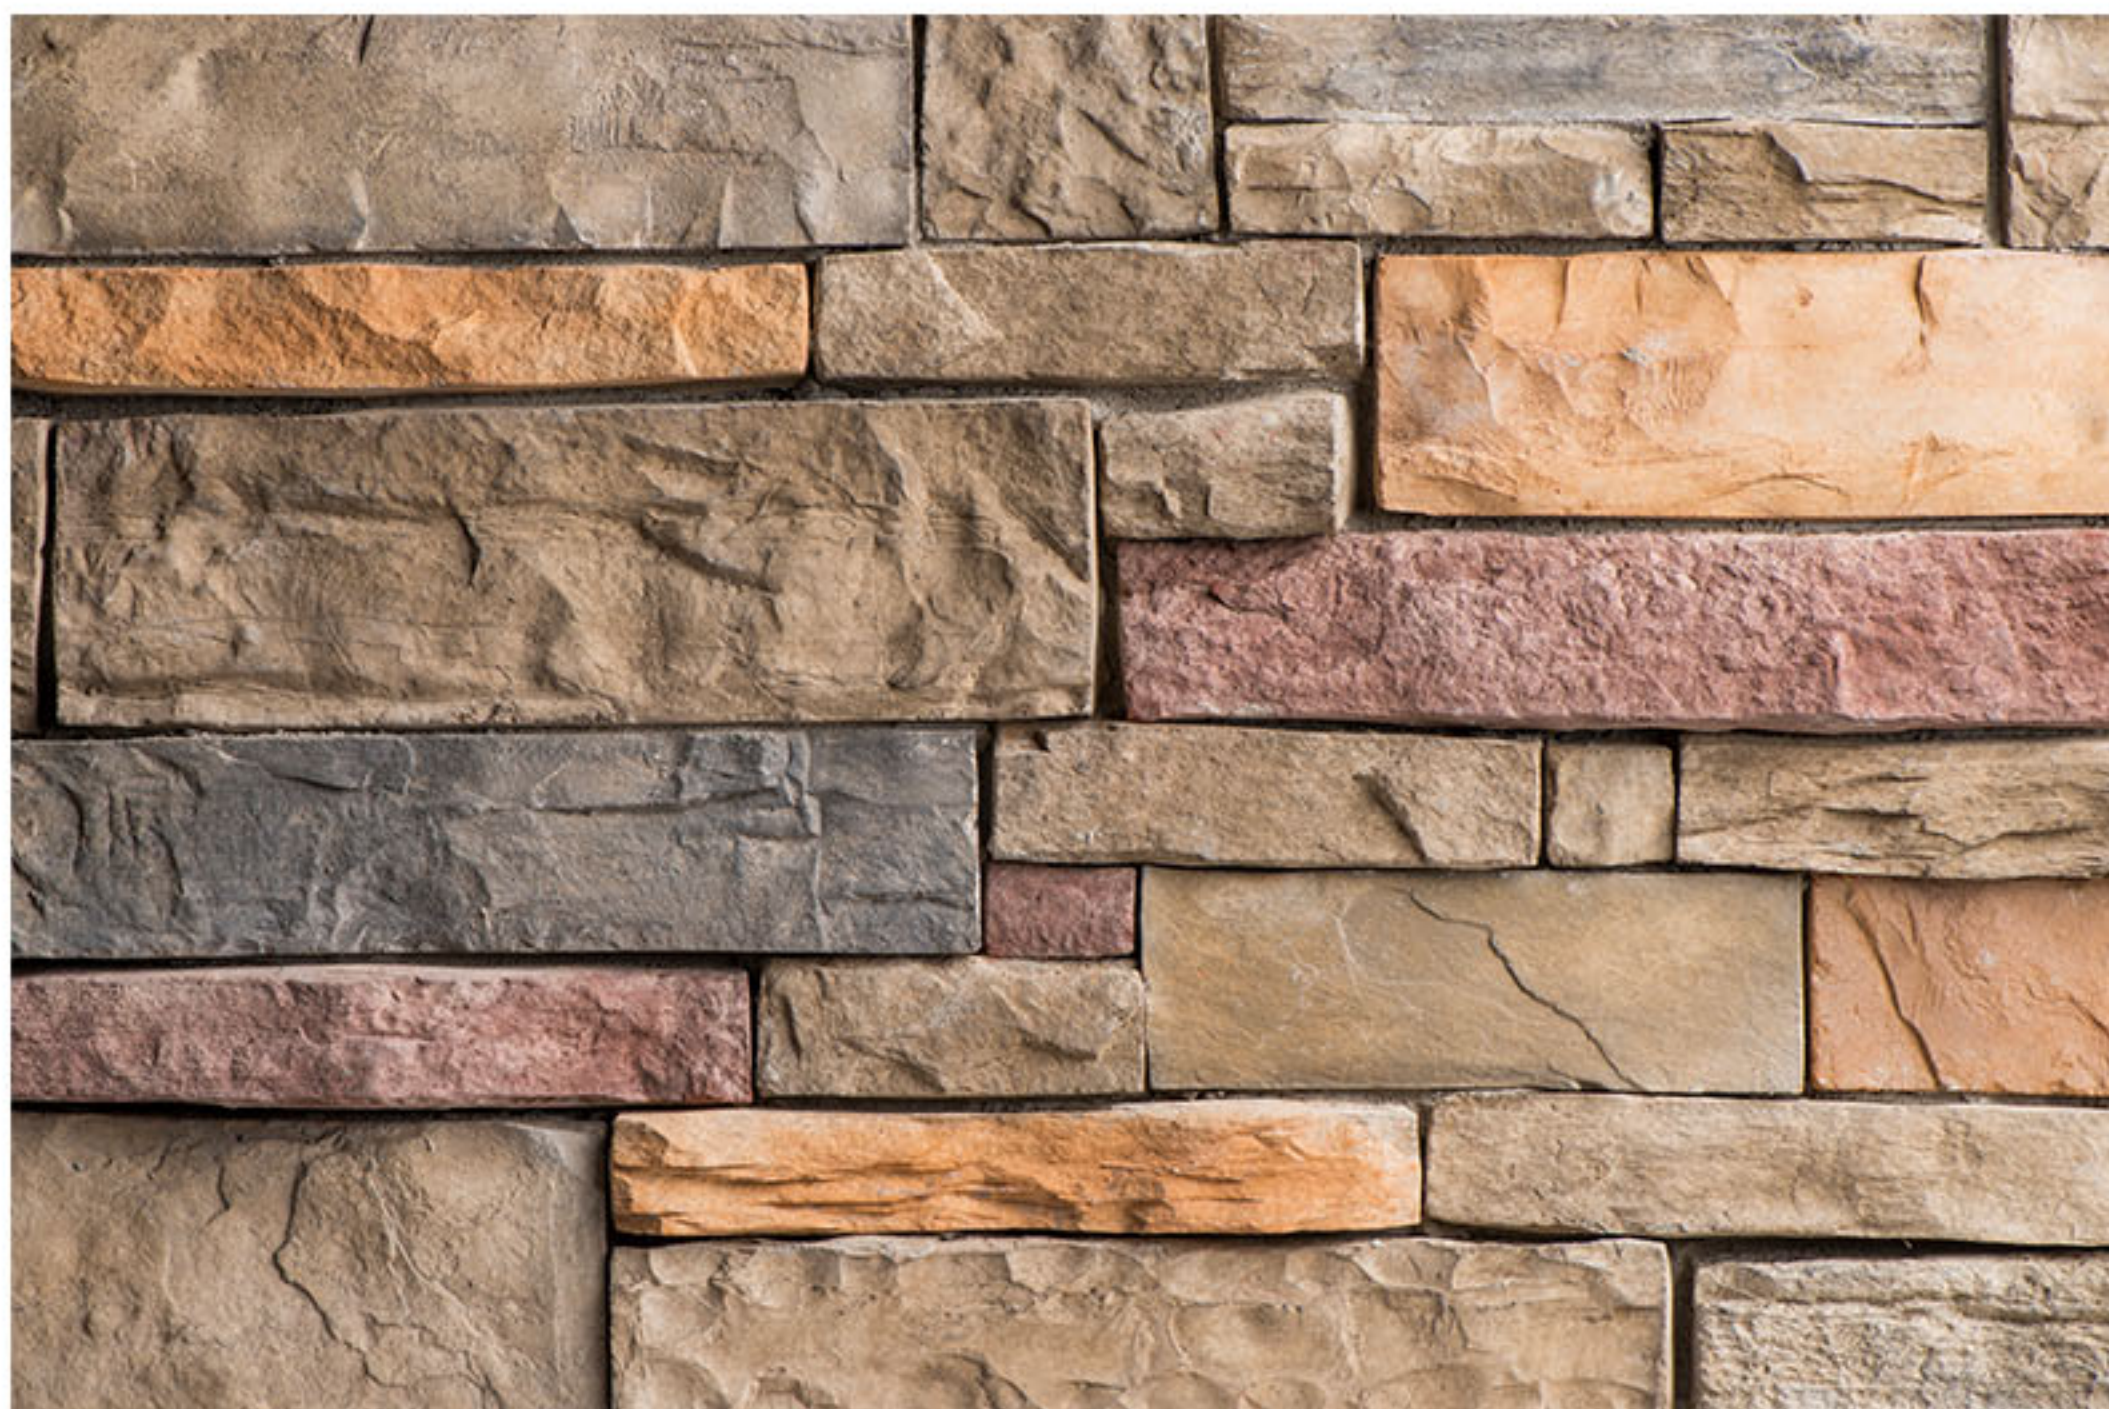

# STANDARD COLOR SELECTIONS

STANDARD LEAD TIME | STANDARD SQ/FT COST

All Colors Available in Styles:  
DRystack, OHIO DRystack,  
COBBLESTONE, FIELDSTONE  
DRystack LAMBRIS, OHIO DRystack LAMBRIS,  
COBBLESTONE LAMBRIS, FIELDSTONE LAMBRIS

OHIO DRystack QuickPack™ Boxes  
Available in Colors:  
BULL RUN, GRANITE, PA LIME, POWDER RIDGE  
PROVENCE, SUSQUEHANNA

**BULL RUN**

**GRANITE**

**PA LIME**

**POWDER RIDGE**

**PROVENCE**

**SUSQUEHANNA**

**BRIARWOOD**

# CLASSIC COLOR SELECTIONS

INCREASED LEAD TIME | INCREASED SQ/FT COST

All Colors Available in Styles:  
DRystack, OHIO DRystack,  
COBBLESTONE, FIELDSTONE  
DRystack LAMBRIS, OHIO DRystack LAMBRIS,  
COBBLESTONE LAMBRIS, FIELDSTONE LAMBRIS