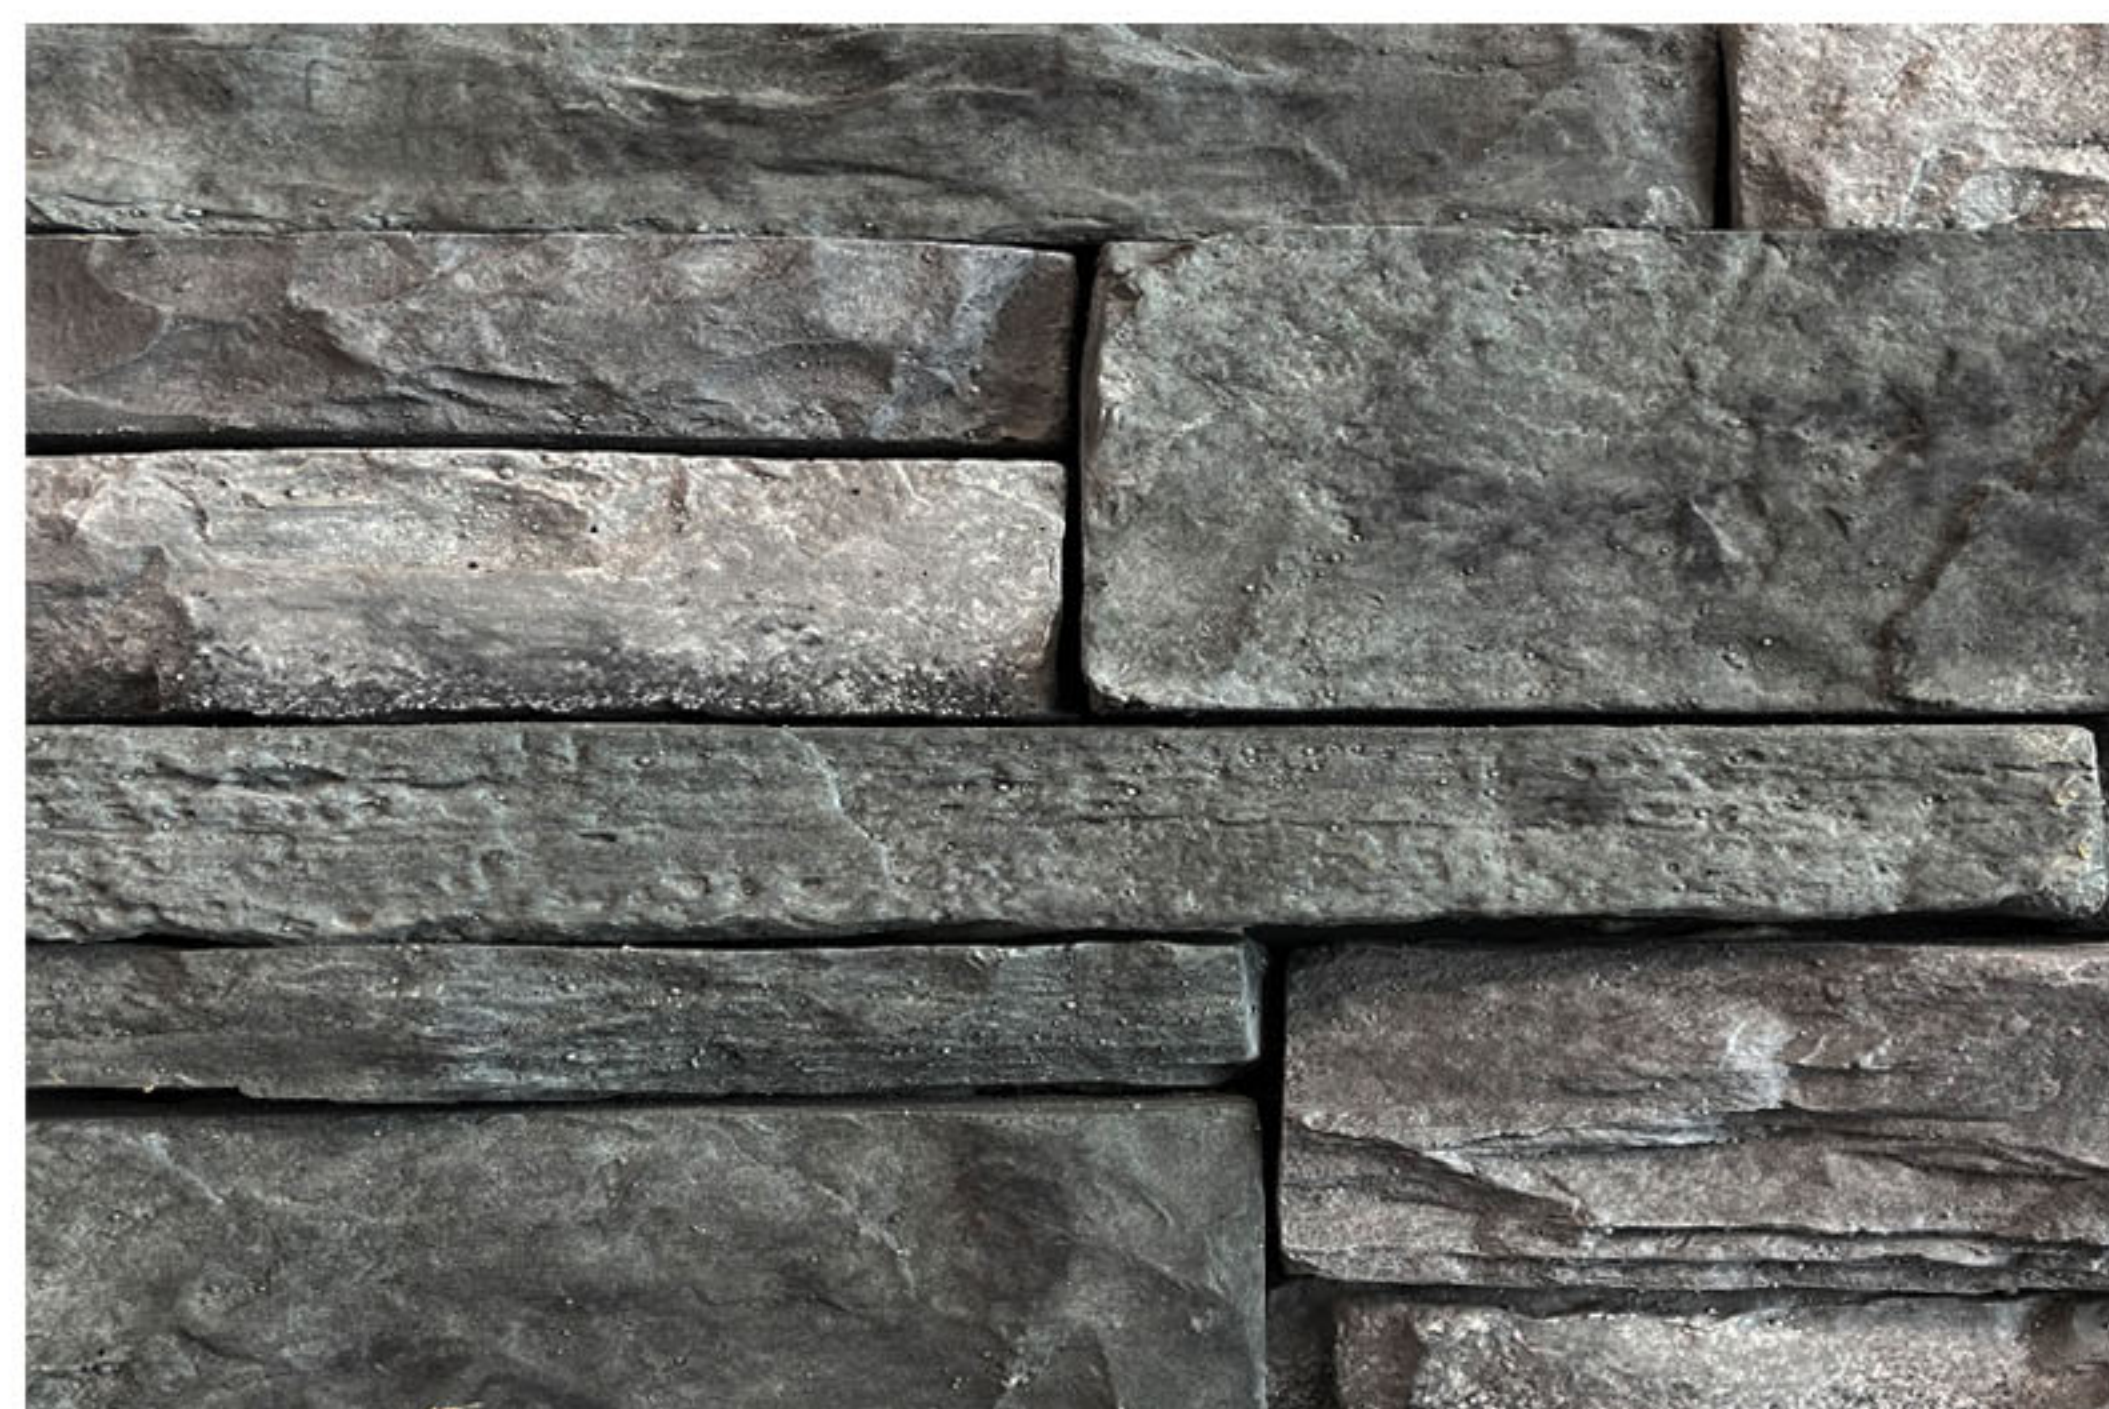

STANDARD COLOR SELECTIONS

STANDARD LEAD TIME | STANDARD SQ/FT COST

All Colors Available in Styles:
DRystack, OHIO DRystack,
COBBLESTONE, FIELDSTONE
DRystack LAMBRIS, OHIO DRystack LAMBRIS,
COBBLESTONE LAMBRIS, FIELDSTONE LAMBRIS

OHIO DRystack QuickPack™ Boxes
Available in Colors:
BULL RUN, GRANITE, PA LIME, POWDER RIDGE
PROVENCE, SUSQUEHANNA

ROCKVALE