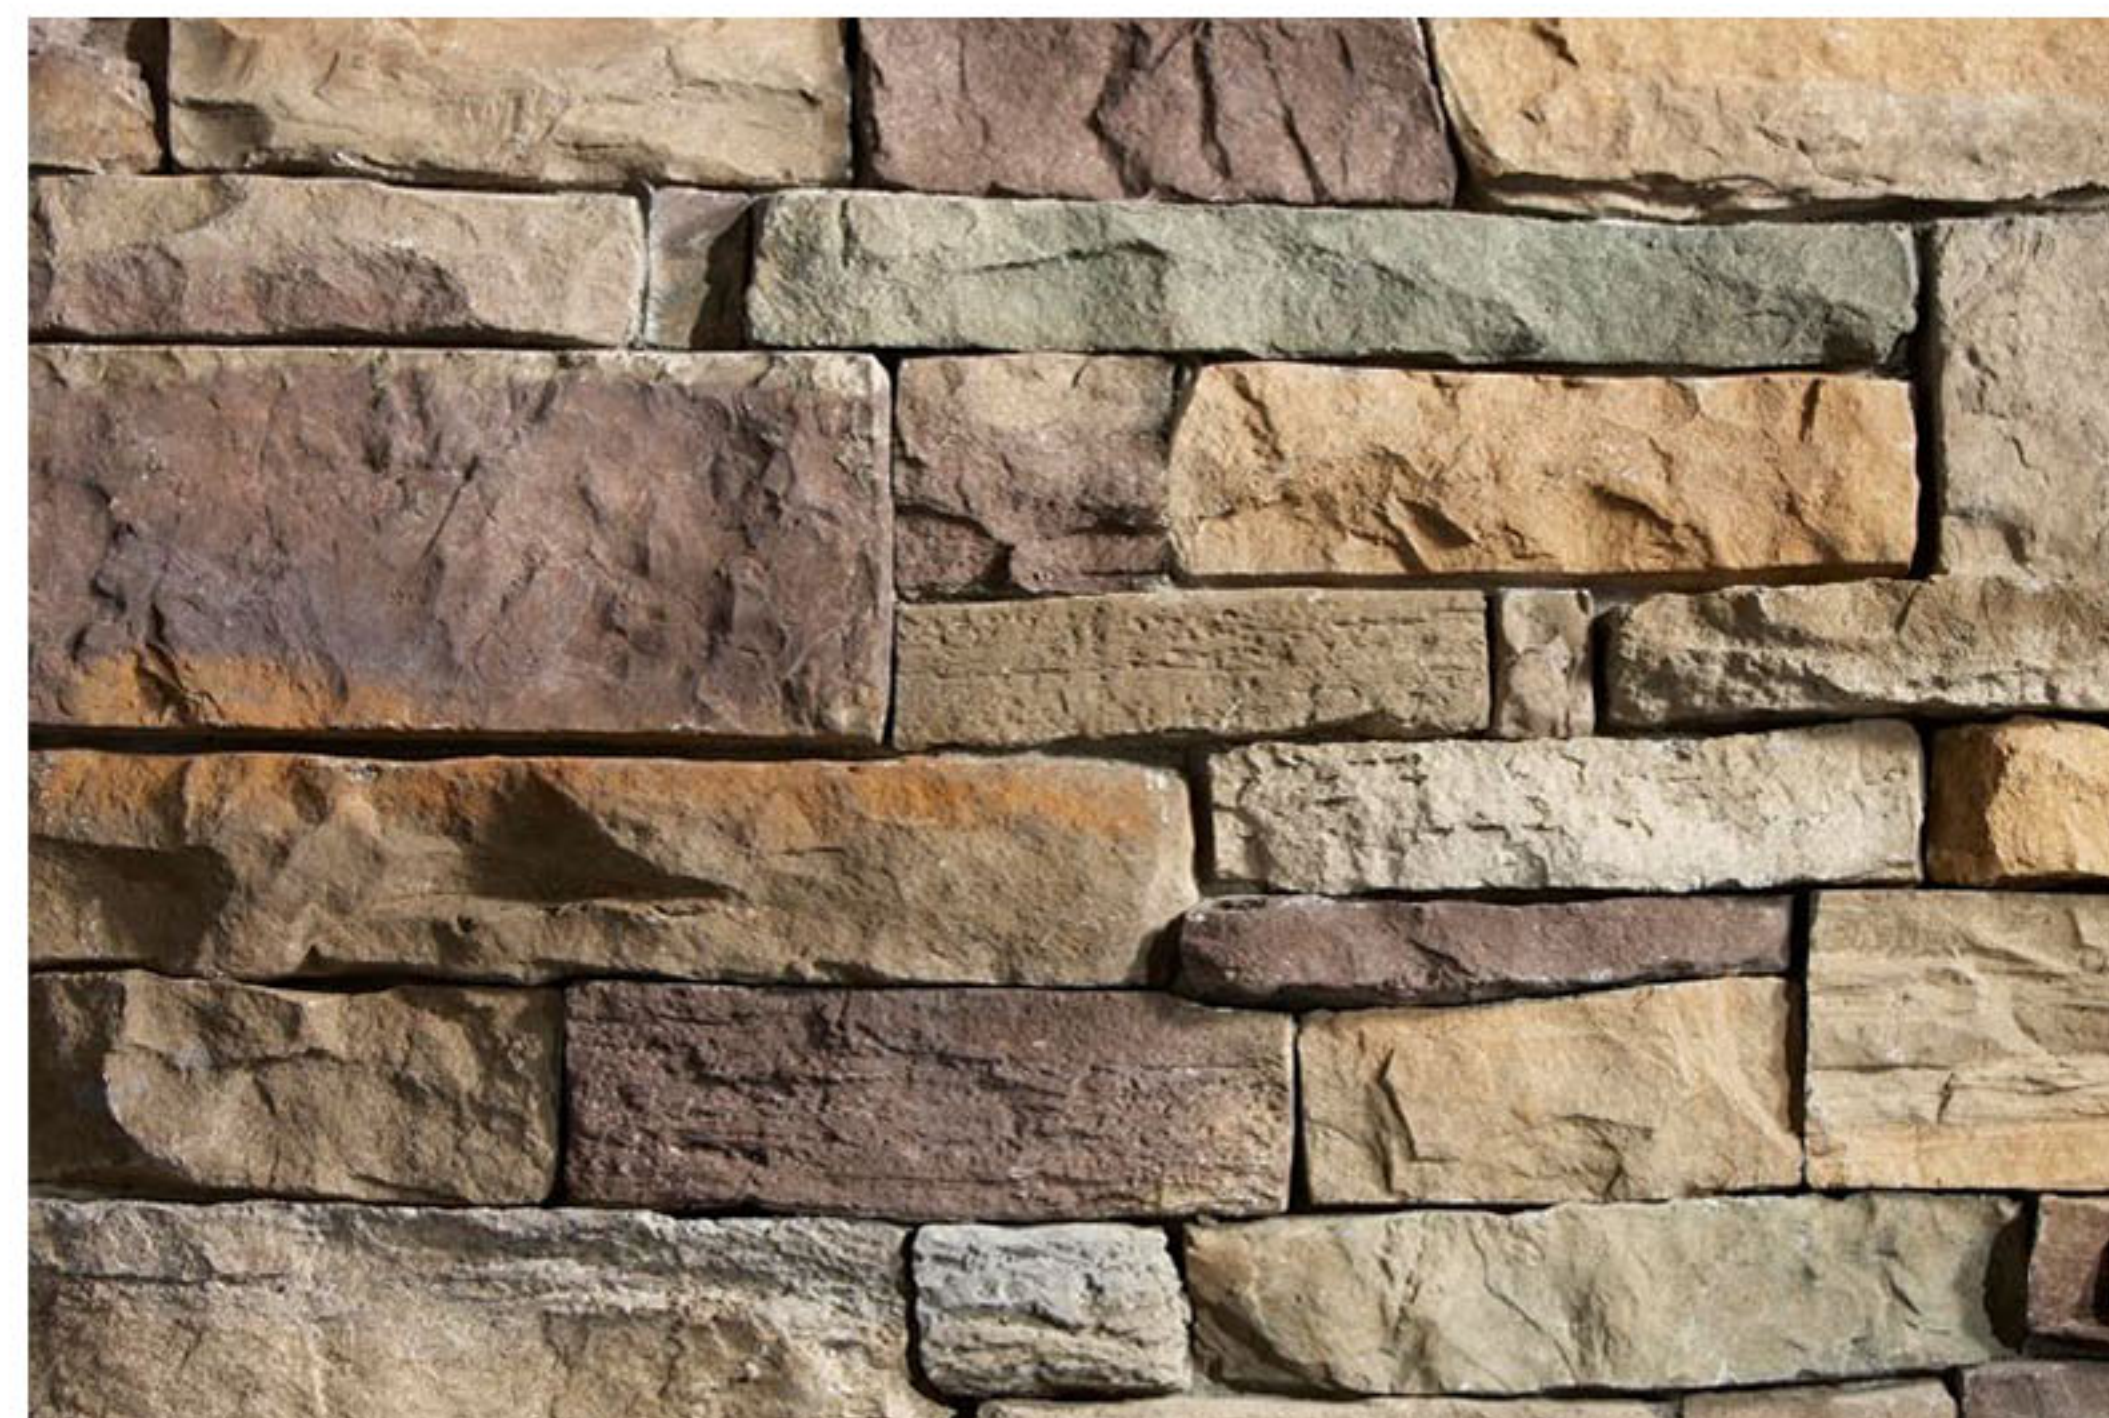

# STANDARD COLOR SELECTIONS

STANDARD LEAD TIME | STANDARD SQ/FT COST

All Colors Available in Styles:  
DRystack, OHIO DRystack,  
COBBLESTONE, FIELDSTONE  
DRystack LAMBRIS, OHIO DRystack LAMBRIS,  
COBBLESTONE LAMBRIS, FIELDSTONE LAMBRIS

OHIO DRystack QuickPack™ Boxes  
Available in Colors:  
BULL RUN, GRANITE, PA LIME, POWDER RIDGE  
PROVENCE, SUSQUEHANNA

**BULL RUN**

**GRANITE**

**PA LIME**

**POWDER RIDGE**

**PROVENCE**

**SUSQUEHANNA**

**BRIARWOOD**

# CLASSIC COLOR SELECTIONS

INCREASED LEAD TIME | INCREASED SQ/FT COST

All Colors Available in Styles:  
DRystack, OHIO DRystack,  
COBBLESTONE, FIELDSTONE  
DRystack LAMBRIS, OHIO DRystack LAMBRIS,  
COBBLESTONE LAMBRIS, FIELDSTONE LAMBRIS