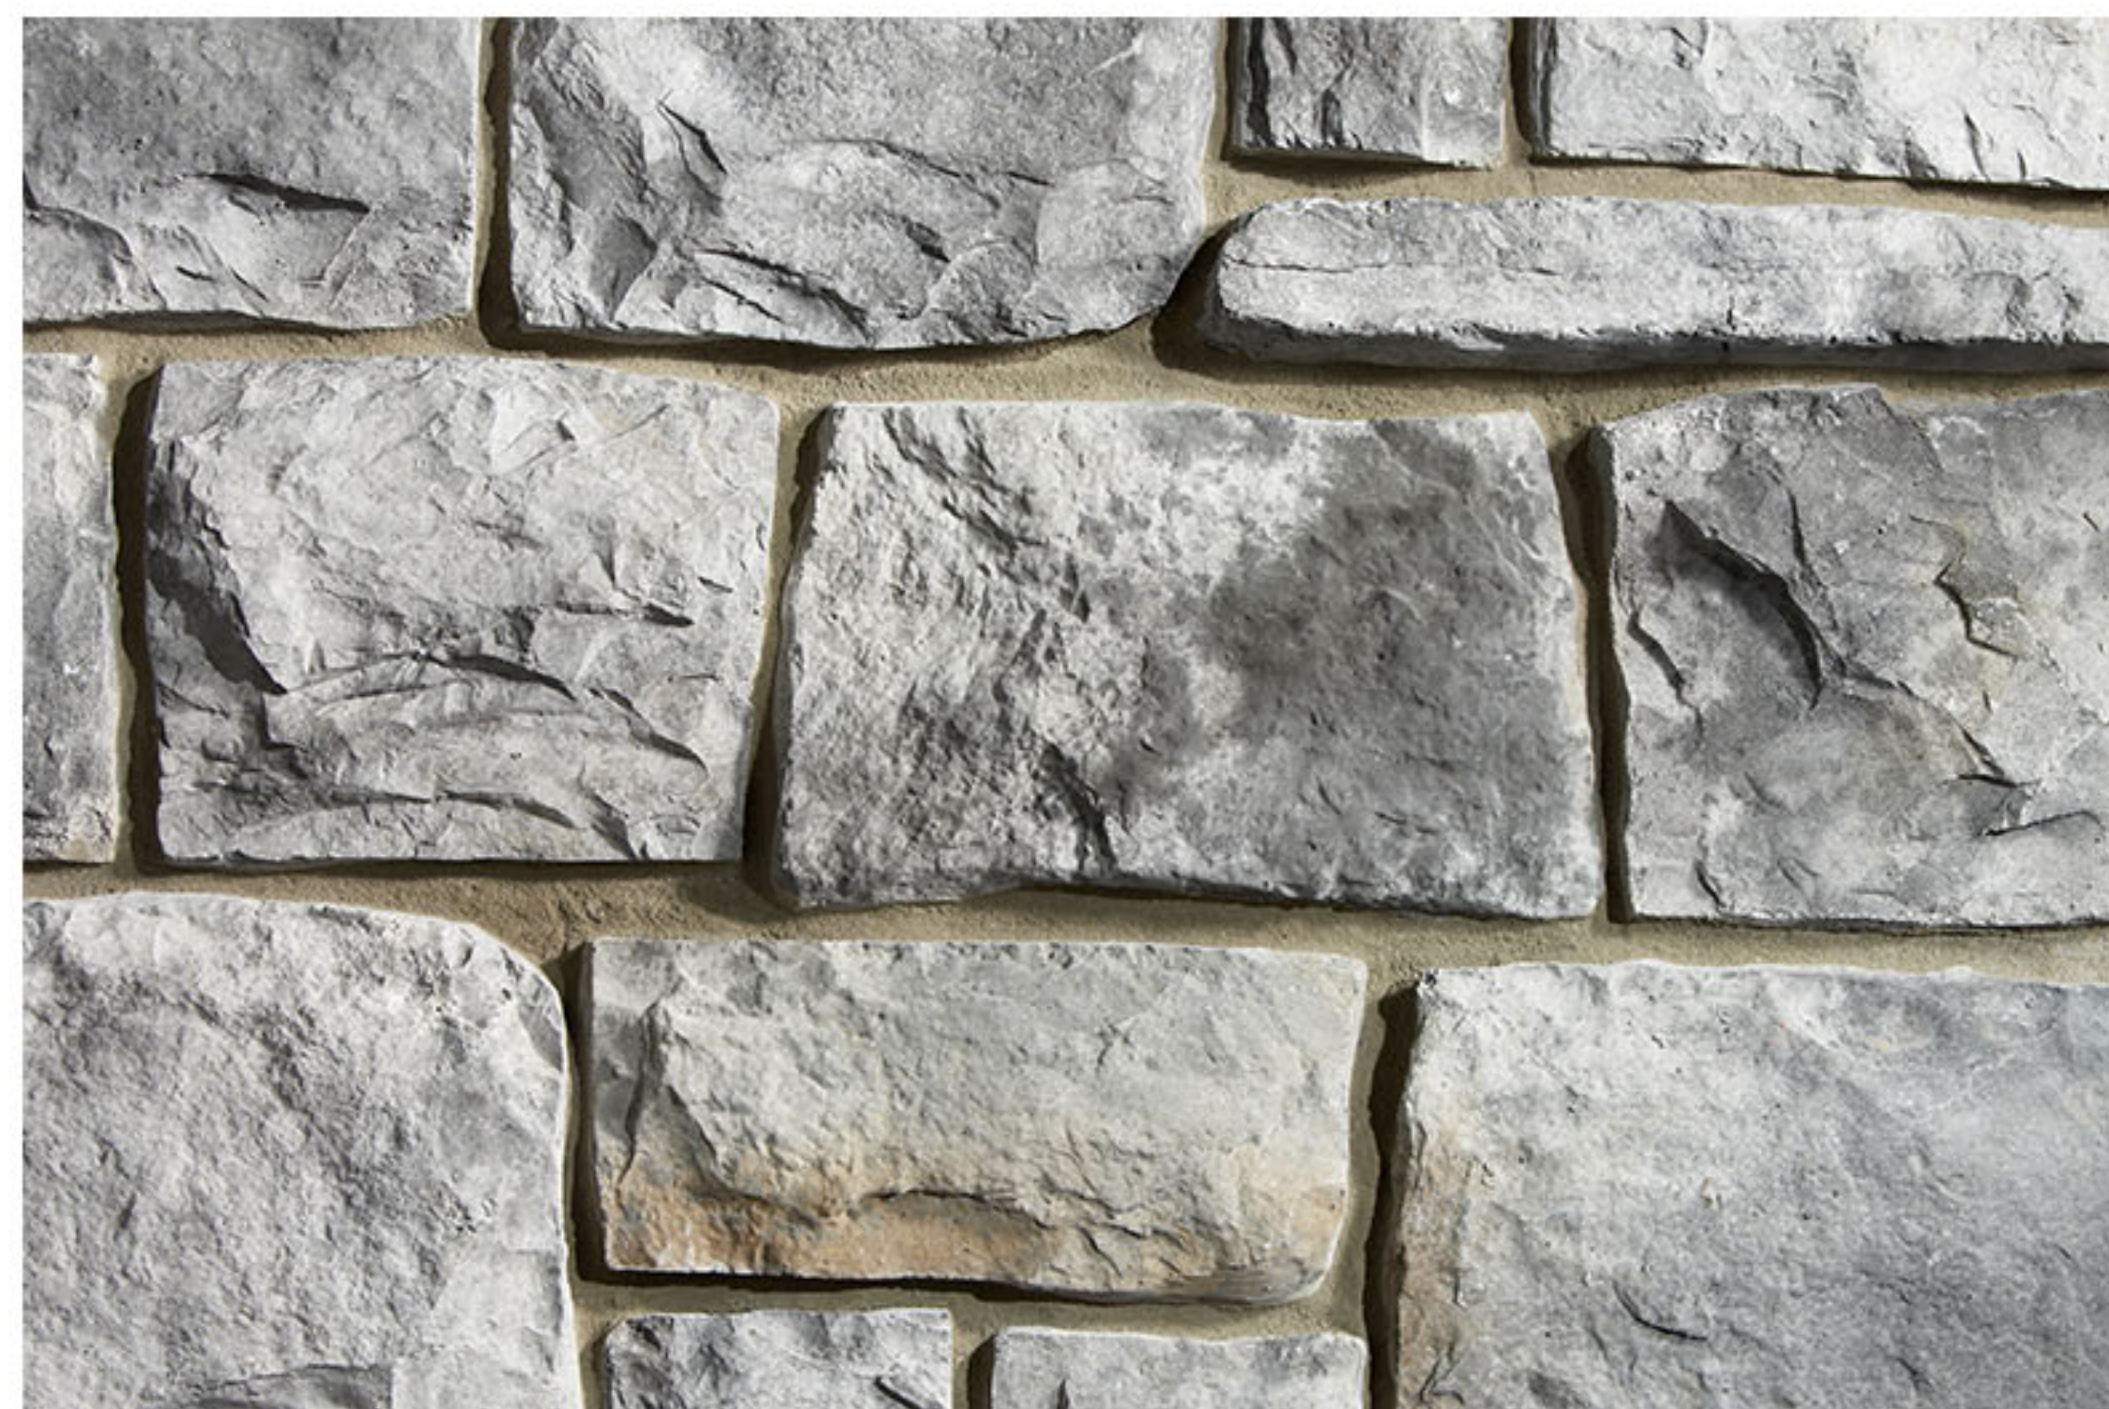

# STANDARD COLOR SELECTIONS

STANDARD LEAD TIME | STANDARD SQ/FT COST

All Colors Available in Styles:  
DRystack, OHIO DRystack,  
COBBLESTONE, FIELDSTONE  
DRystack LAMBRIS, OHIO DRystack LAMBRIS,  
COBBLESTONE LAMBRIS, FIELDSTONE LAMBRIS

OHIO DRystack QuickPack™ Boxes  
Available in Colors:  
BULL RUN, GRANITE, PA LIME, POWDER RIDGE  
PROVENCE, SUSQUEHANNA

**BULL RUN**

**GRANITE**

**PA LIME**

**POWDER RIDGE**

**PROVENCE**

**SUSQUEHANNA**

**BRIARWOOD**

# CLASSIC COLOR SELECTIONS

INCREASED LEAD TIME | INCREASED SQ/FT COST

All Colors Available in Styles:  
DRystack, OHIO DRystack,  
COBBLESTONE, FIELDSTONE  
DRystack LAMBRIS, OHIO DRystack LAMBRIS,  
COBBLESTONE LAMBRIS, FIELDSTONE LAMBRIS