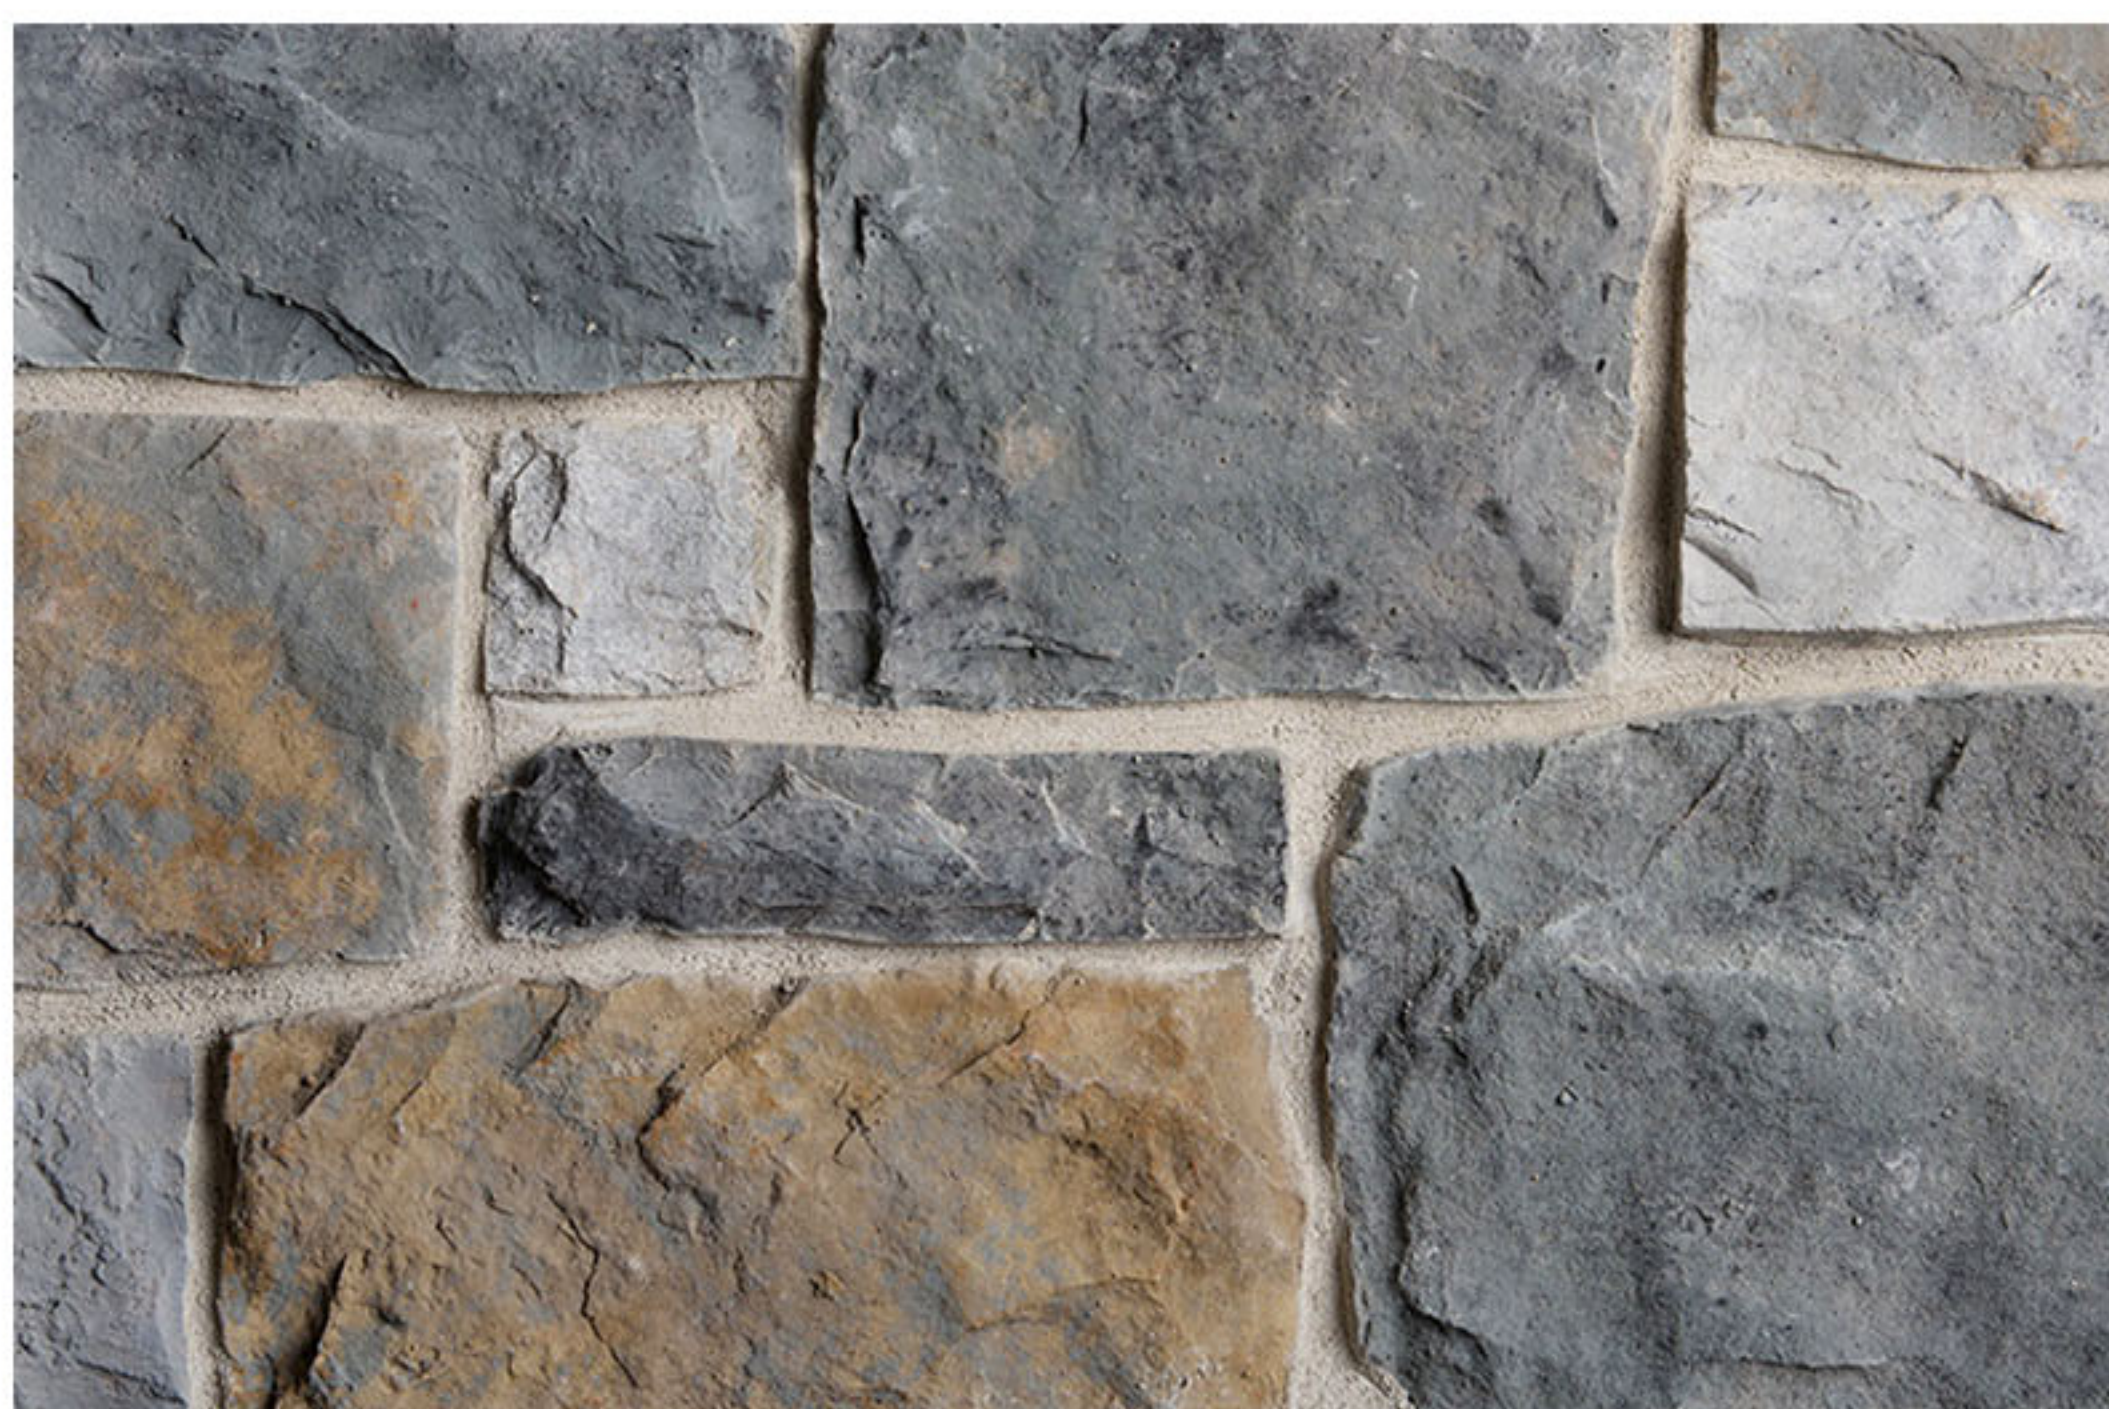

STANDARD COLOR SELECTIONS

STANDARD LEAD TIME | STANDARD SQ/FT COST

All Colors Available in Styles:
DRystack, OHIO DRystack,
COBBLESTONE, FIELDSTONE
DRystack LAMBRIS, OHIO DRystack LAMBRIS,
COBBLESTONE LAMBRIS, FIELDSTONE LAMBRIS

OHIO DRystack QuickPack™ Boxes
Available in Colors:
BULL RUN, GRANITE, PA LIME, POWDER RIDGE
PROVENCE, SUSQUEHANNA

PINEHILLS