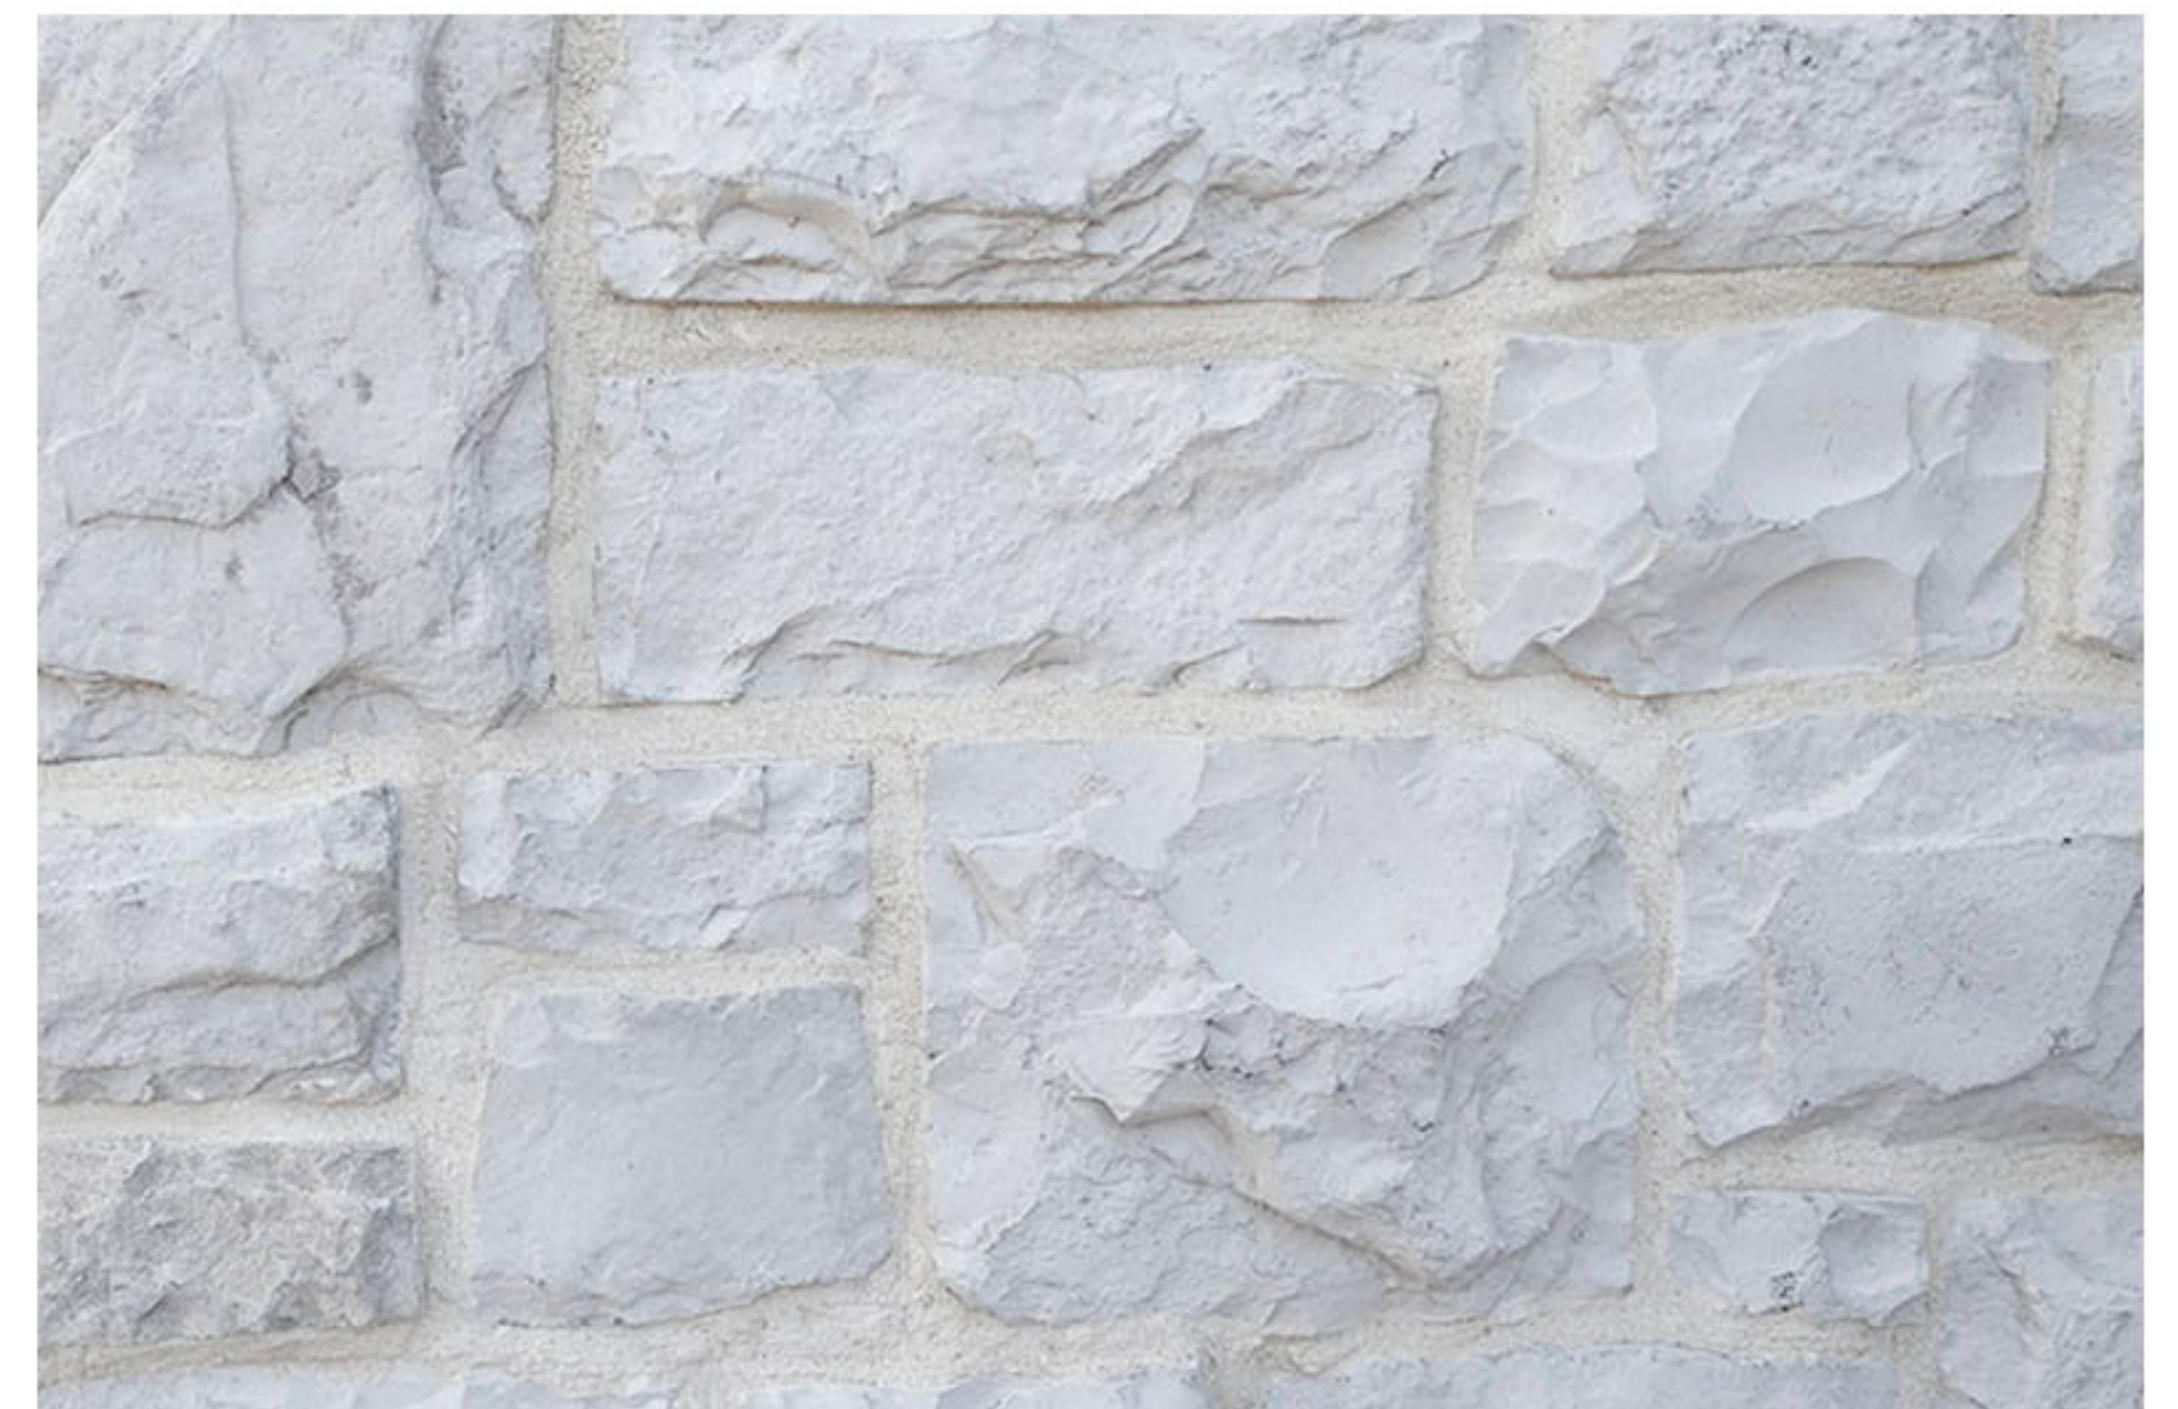

STANDARD COLOR SELECTIONS

STANDARD LEAD TIME | STANDARD SQ/FT COST

All Colors Available in Styles:
DRystack, OHIO DRystack,
COBBLESTONE, FIELDSTONE
DRystack LAMBRIS, OHIO DRystack LAMBRIS,
COBBLESTONE LAMBRIS, FIELDSTONE LAMBRIS

OHIO DRystack QuickPack™ Boxes
Available in Colors:
BULL RUN, GRANITE, PA LIME, POWDER RIDGE
PROVENCE, SUSQUEHANNA

EGGSHELL