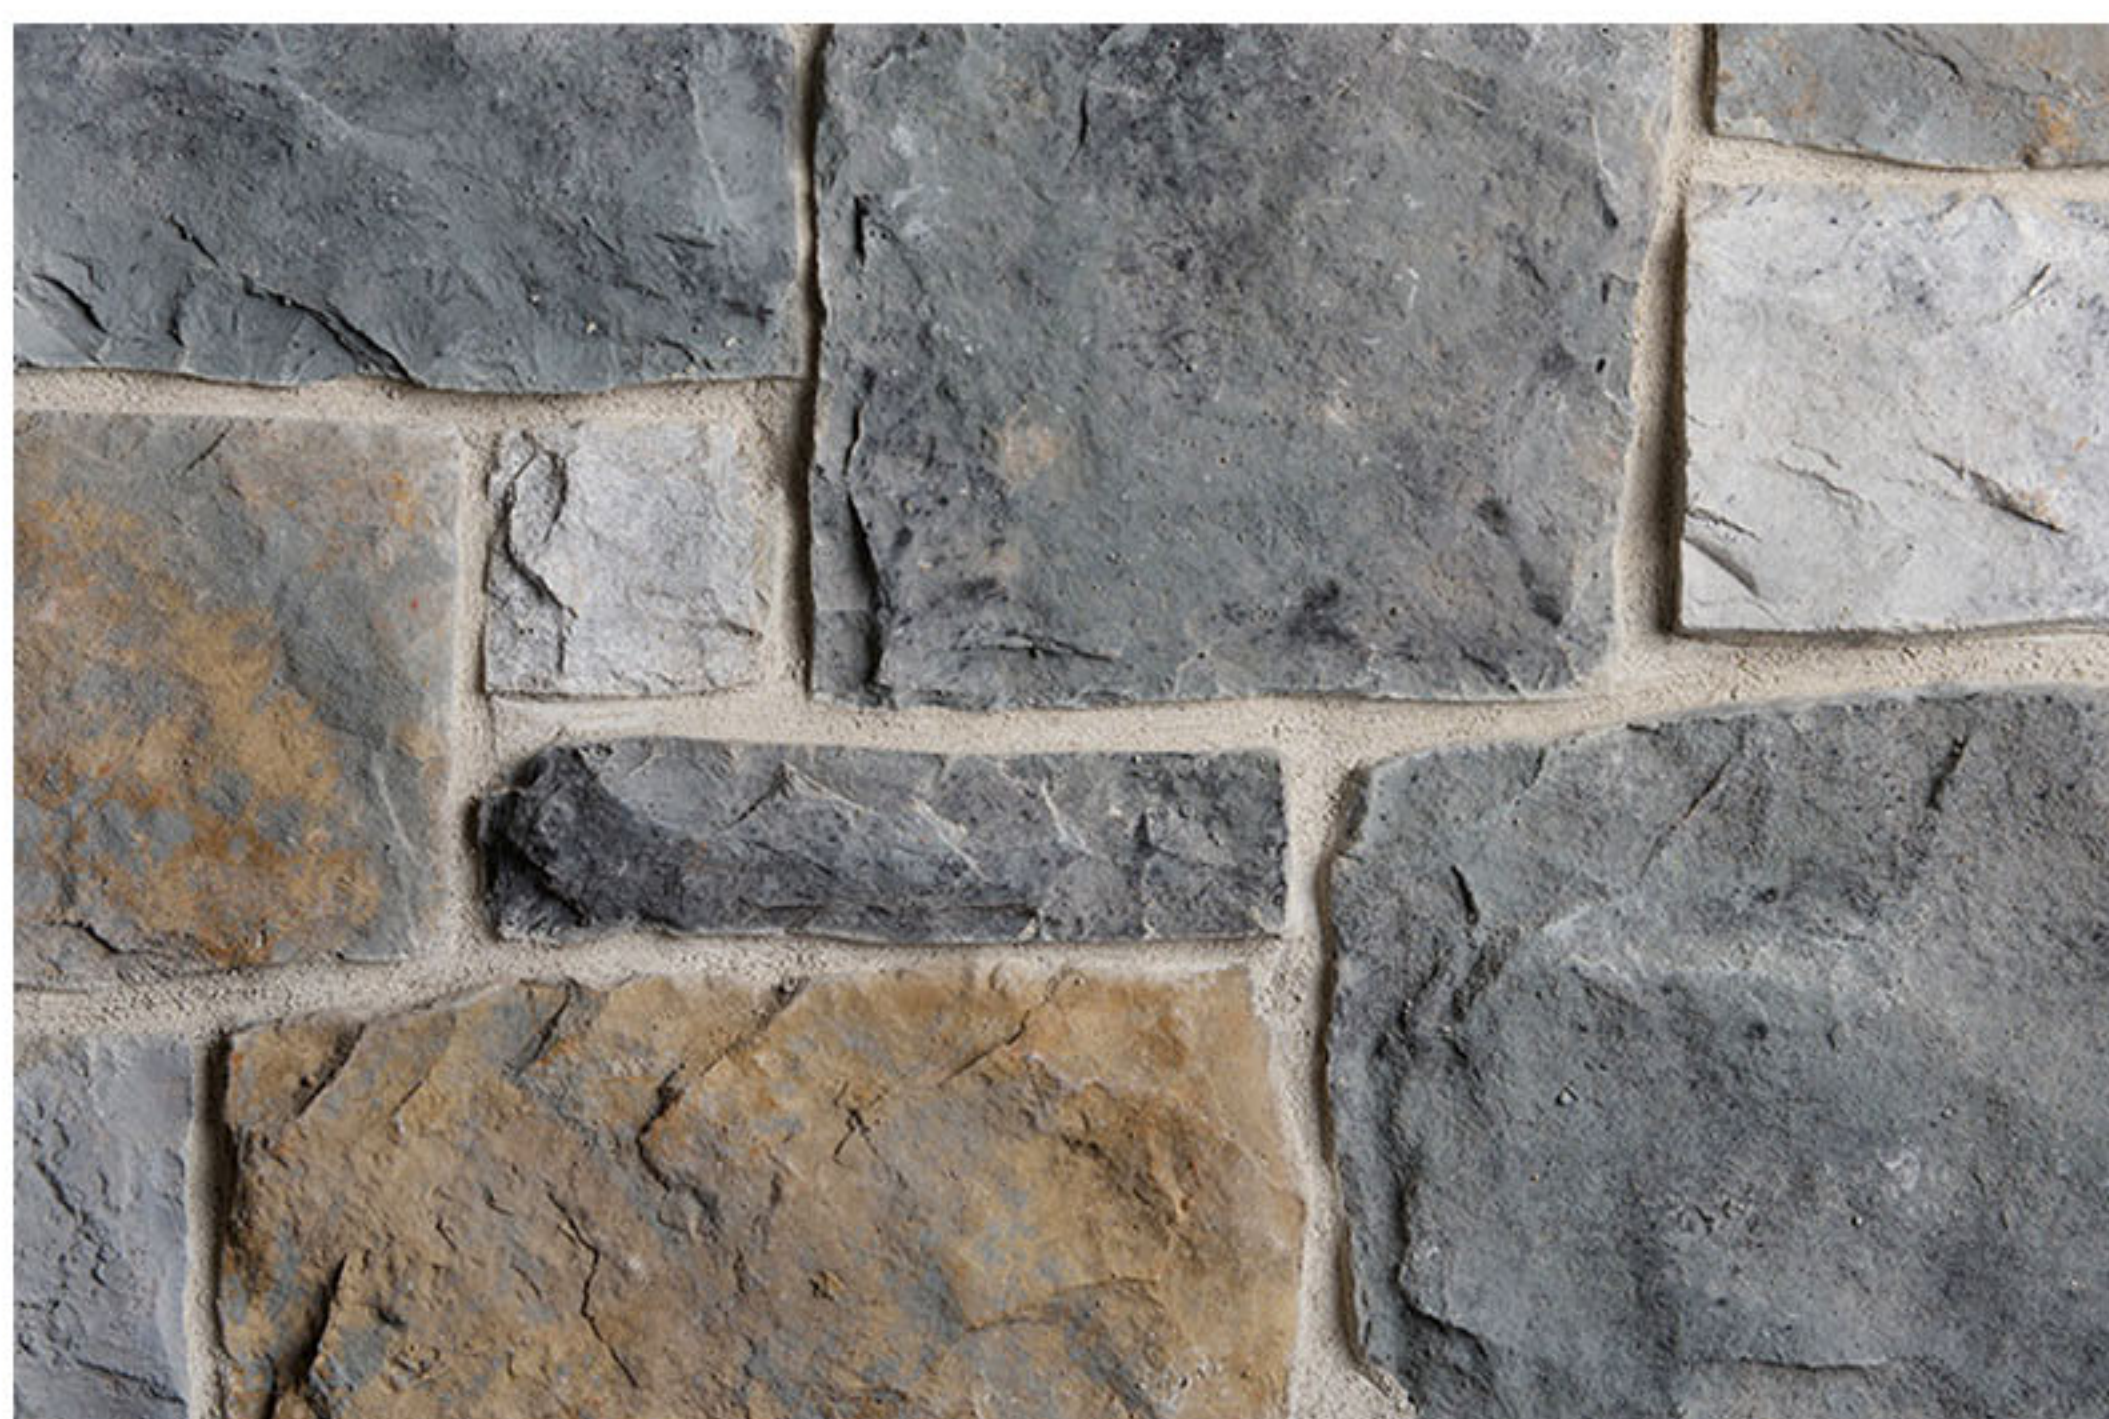

STANDARD COLOR SELECTIONS

STANDARD LEAD TIME | STANDARD SQ/FT COST

All Colors Available in Styles:
DRystack, OHIO DRystack,
COBBLESTONE, FIELDSTONE
DRystack LAMBRIS, OHIO DRystack LAMBRIS,
COBBLESTONE LAMBRIS, FIELDSTONE LAMBRIS

OHIO DRystack QuickPack™ Boxes
Available in Colors:
BULL RUN, GRANITE, PA LIME, POWDER RIDGE
PROVENCE, SUSQUEHANNA

PINEHILLS