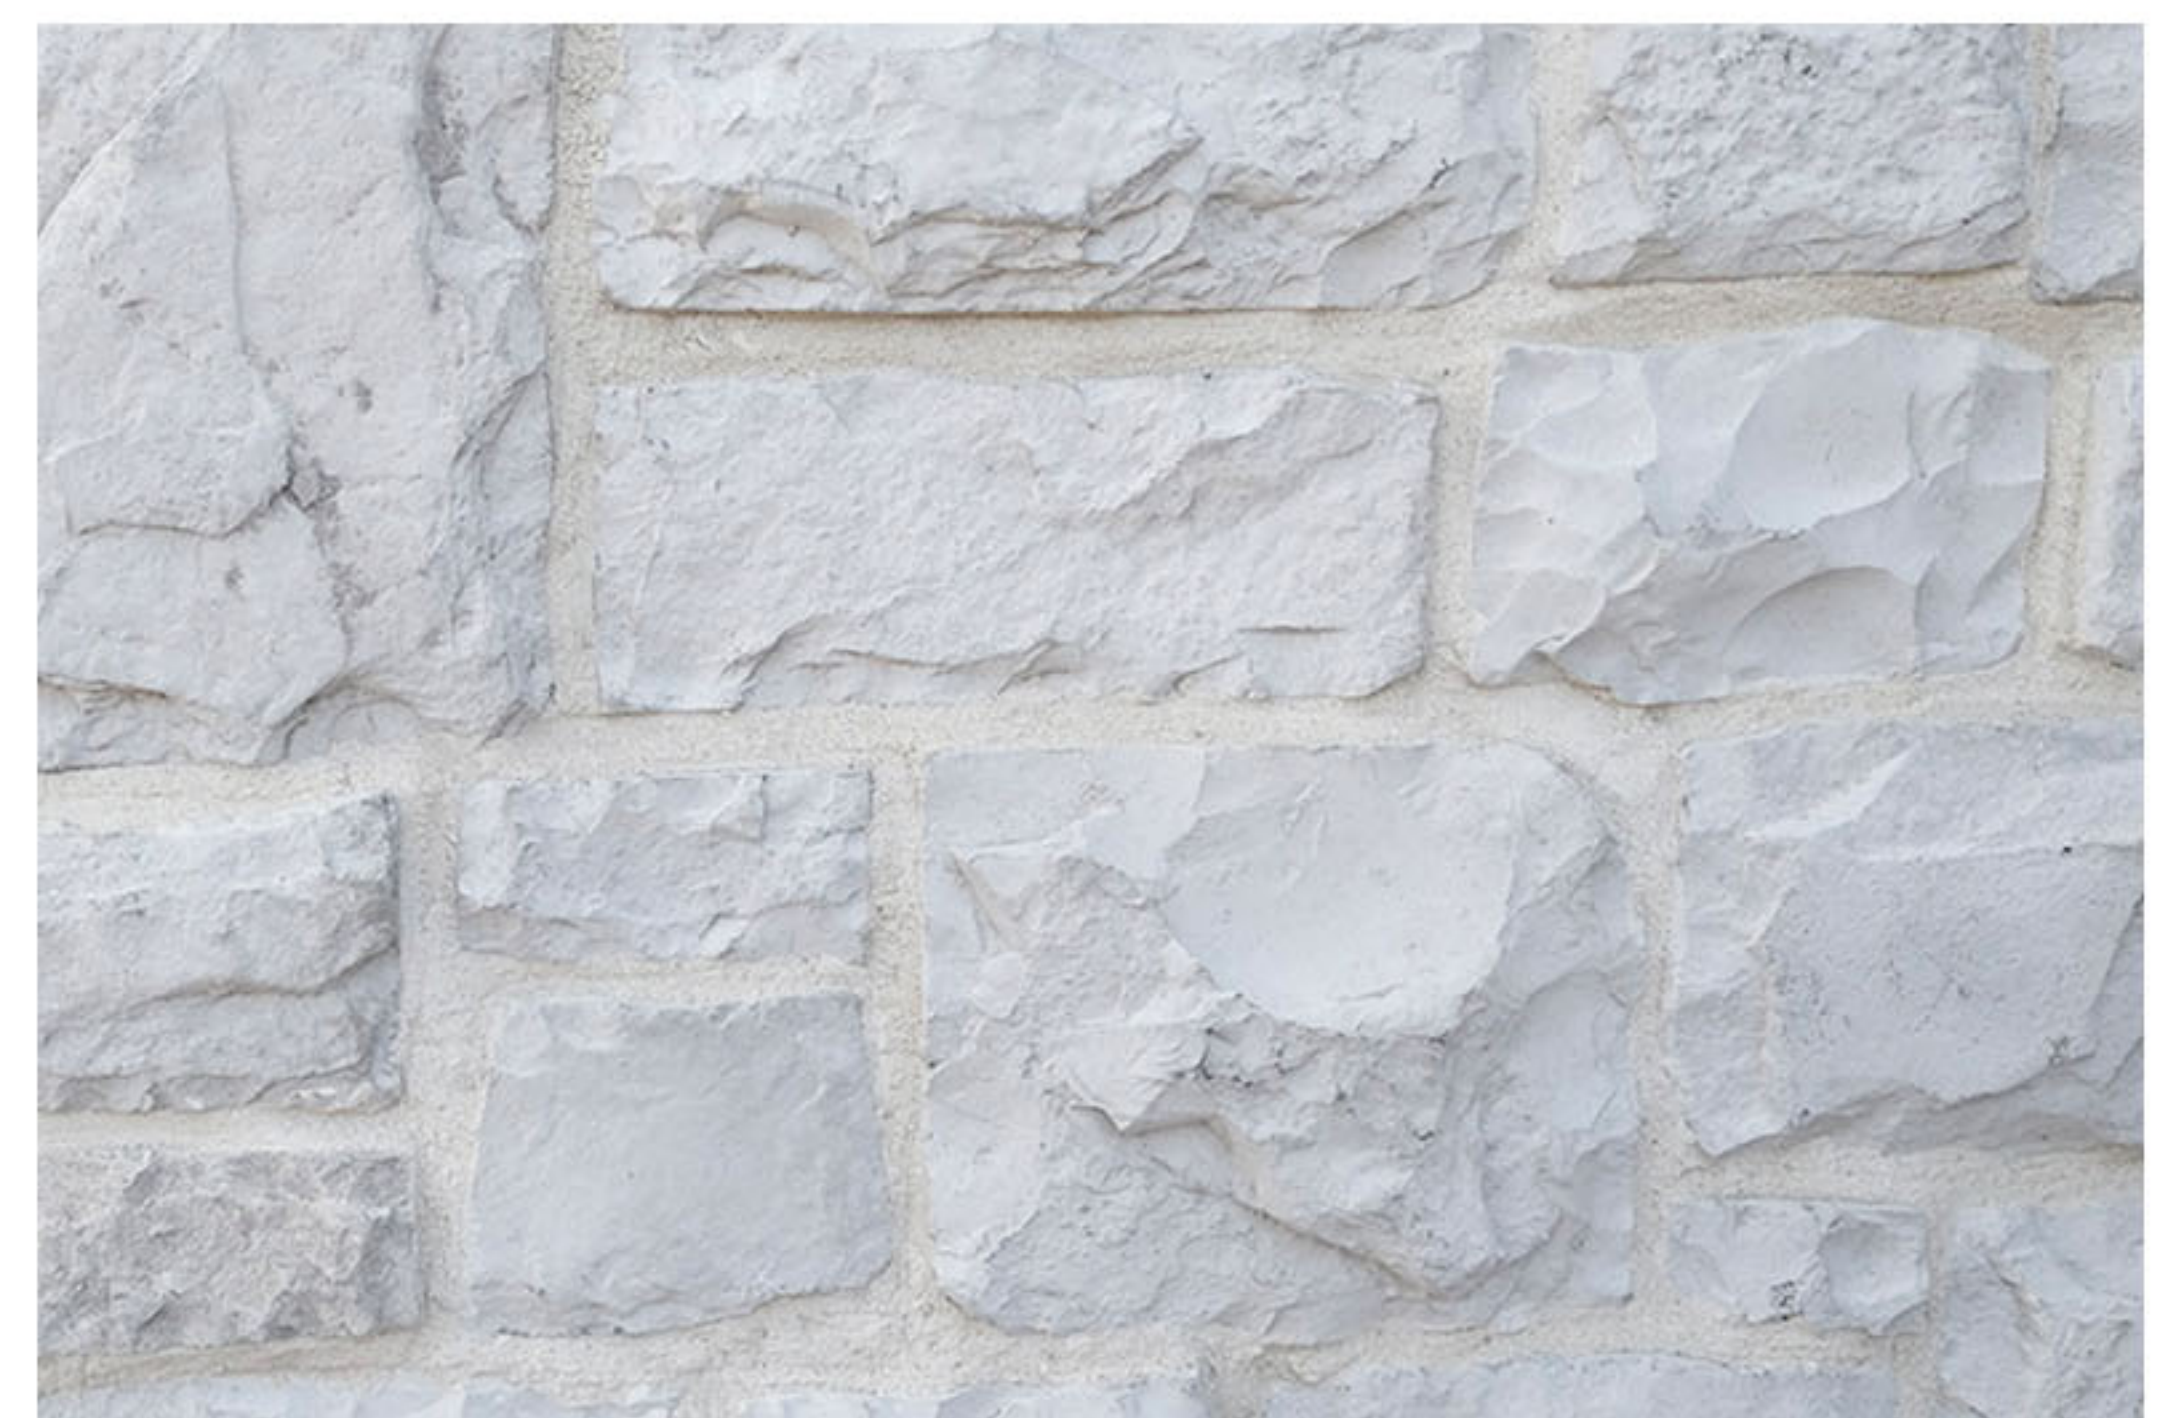

STANDARD COLOR SELECTIONS

STANDARD LEAD TIME | STANDARD SQ/FT COST

All Colors Available in Styles:
DRystack, OHIO DRystack,
COBBLESTONE, FIELDSTONE
DRystack LAMBRIS, OHIO DRystack LAMBRIS,
COBBLESTONE LAMBRIS, FIELDSTONE LAMBRIS

OHIO DRystack QuickPack™ Boxes
Available in Colors:
BULL RUN, GRANITE, PA LIME, POWDER RIDGE
PROVENCE, SUSQUEHANNA

EGGSHELL