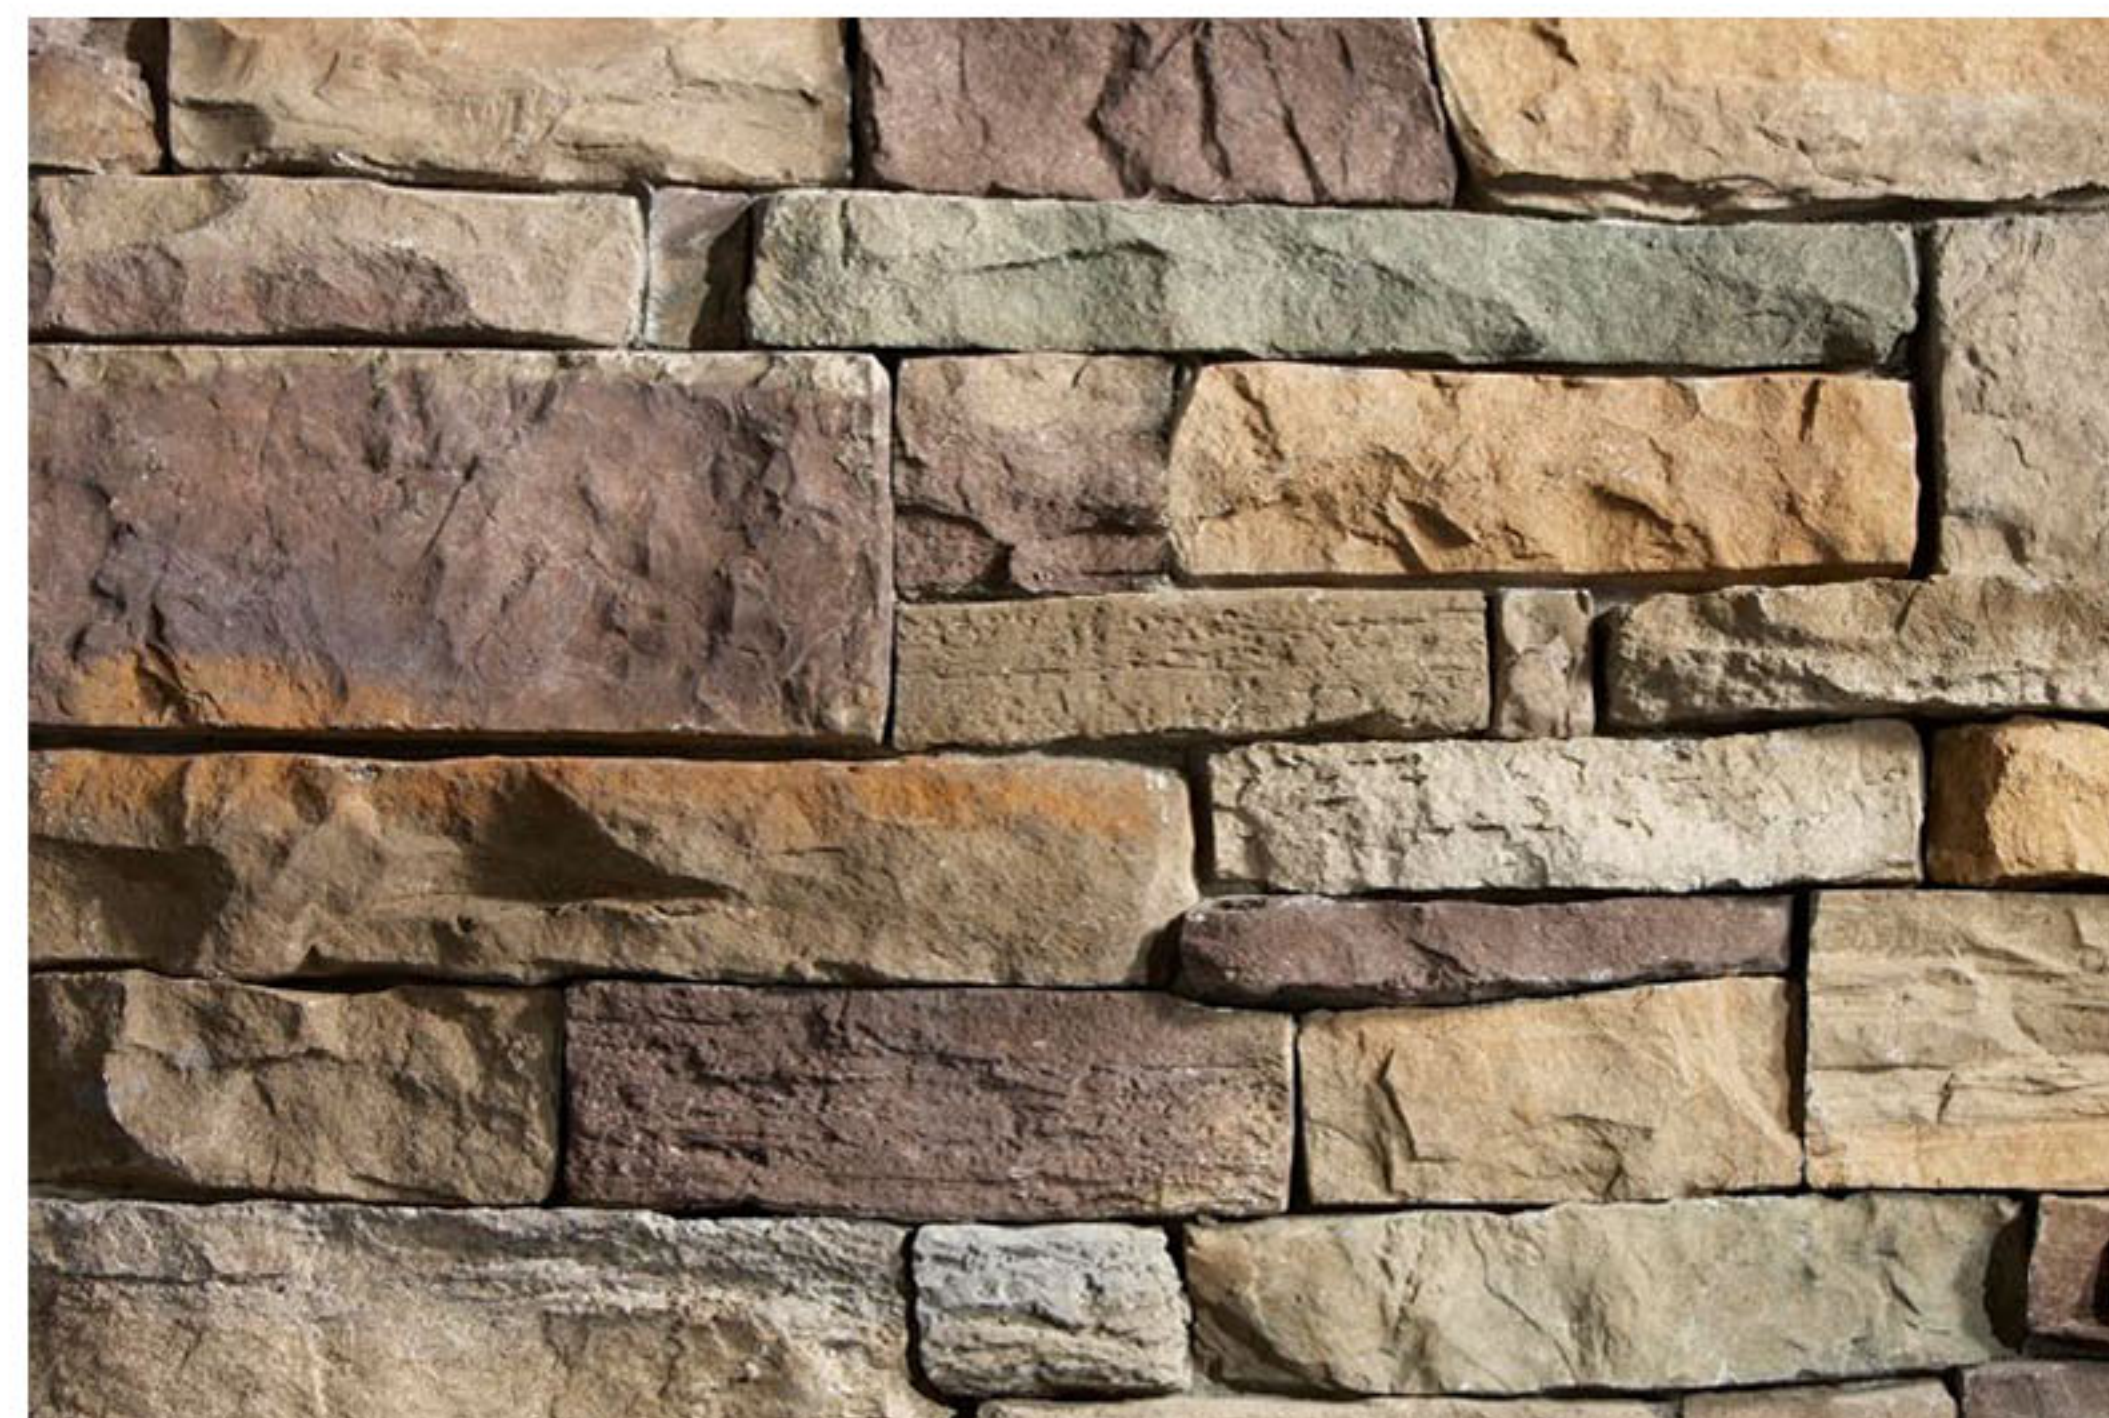

STANDARD COLOR SELECTIONS

STANDARD LEAD TIME | STANDARD SQ/FT COST

All Colors Available in Styles:
DRystack, OHIO DRystack,
COBBLESTONE, FIELDSTONE
DRystack LAMBRIS, OHIO DRystack LAMBRIS,
COBBLESTONE LAMBRIS, FIELDSTONE LAMBRIS

OHIO DRystack QuickPack™ Boxes
Available in Colors:
BULL RUN, GRANITE, PA LIME, POWDER RIDGE
PROVENCE, SUSQUEHANNA

BULL RUN

GRANITE

PA LIME

POWDER RIDGE

PROVENCE

SUSQUEHANNA

BRIARWOOD