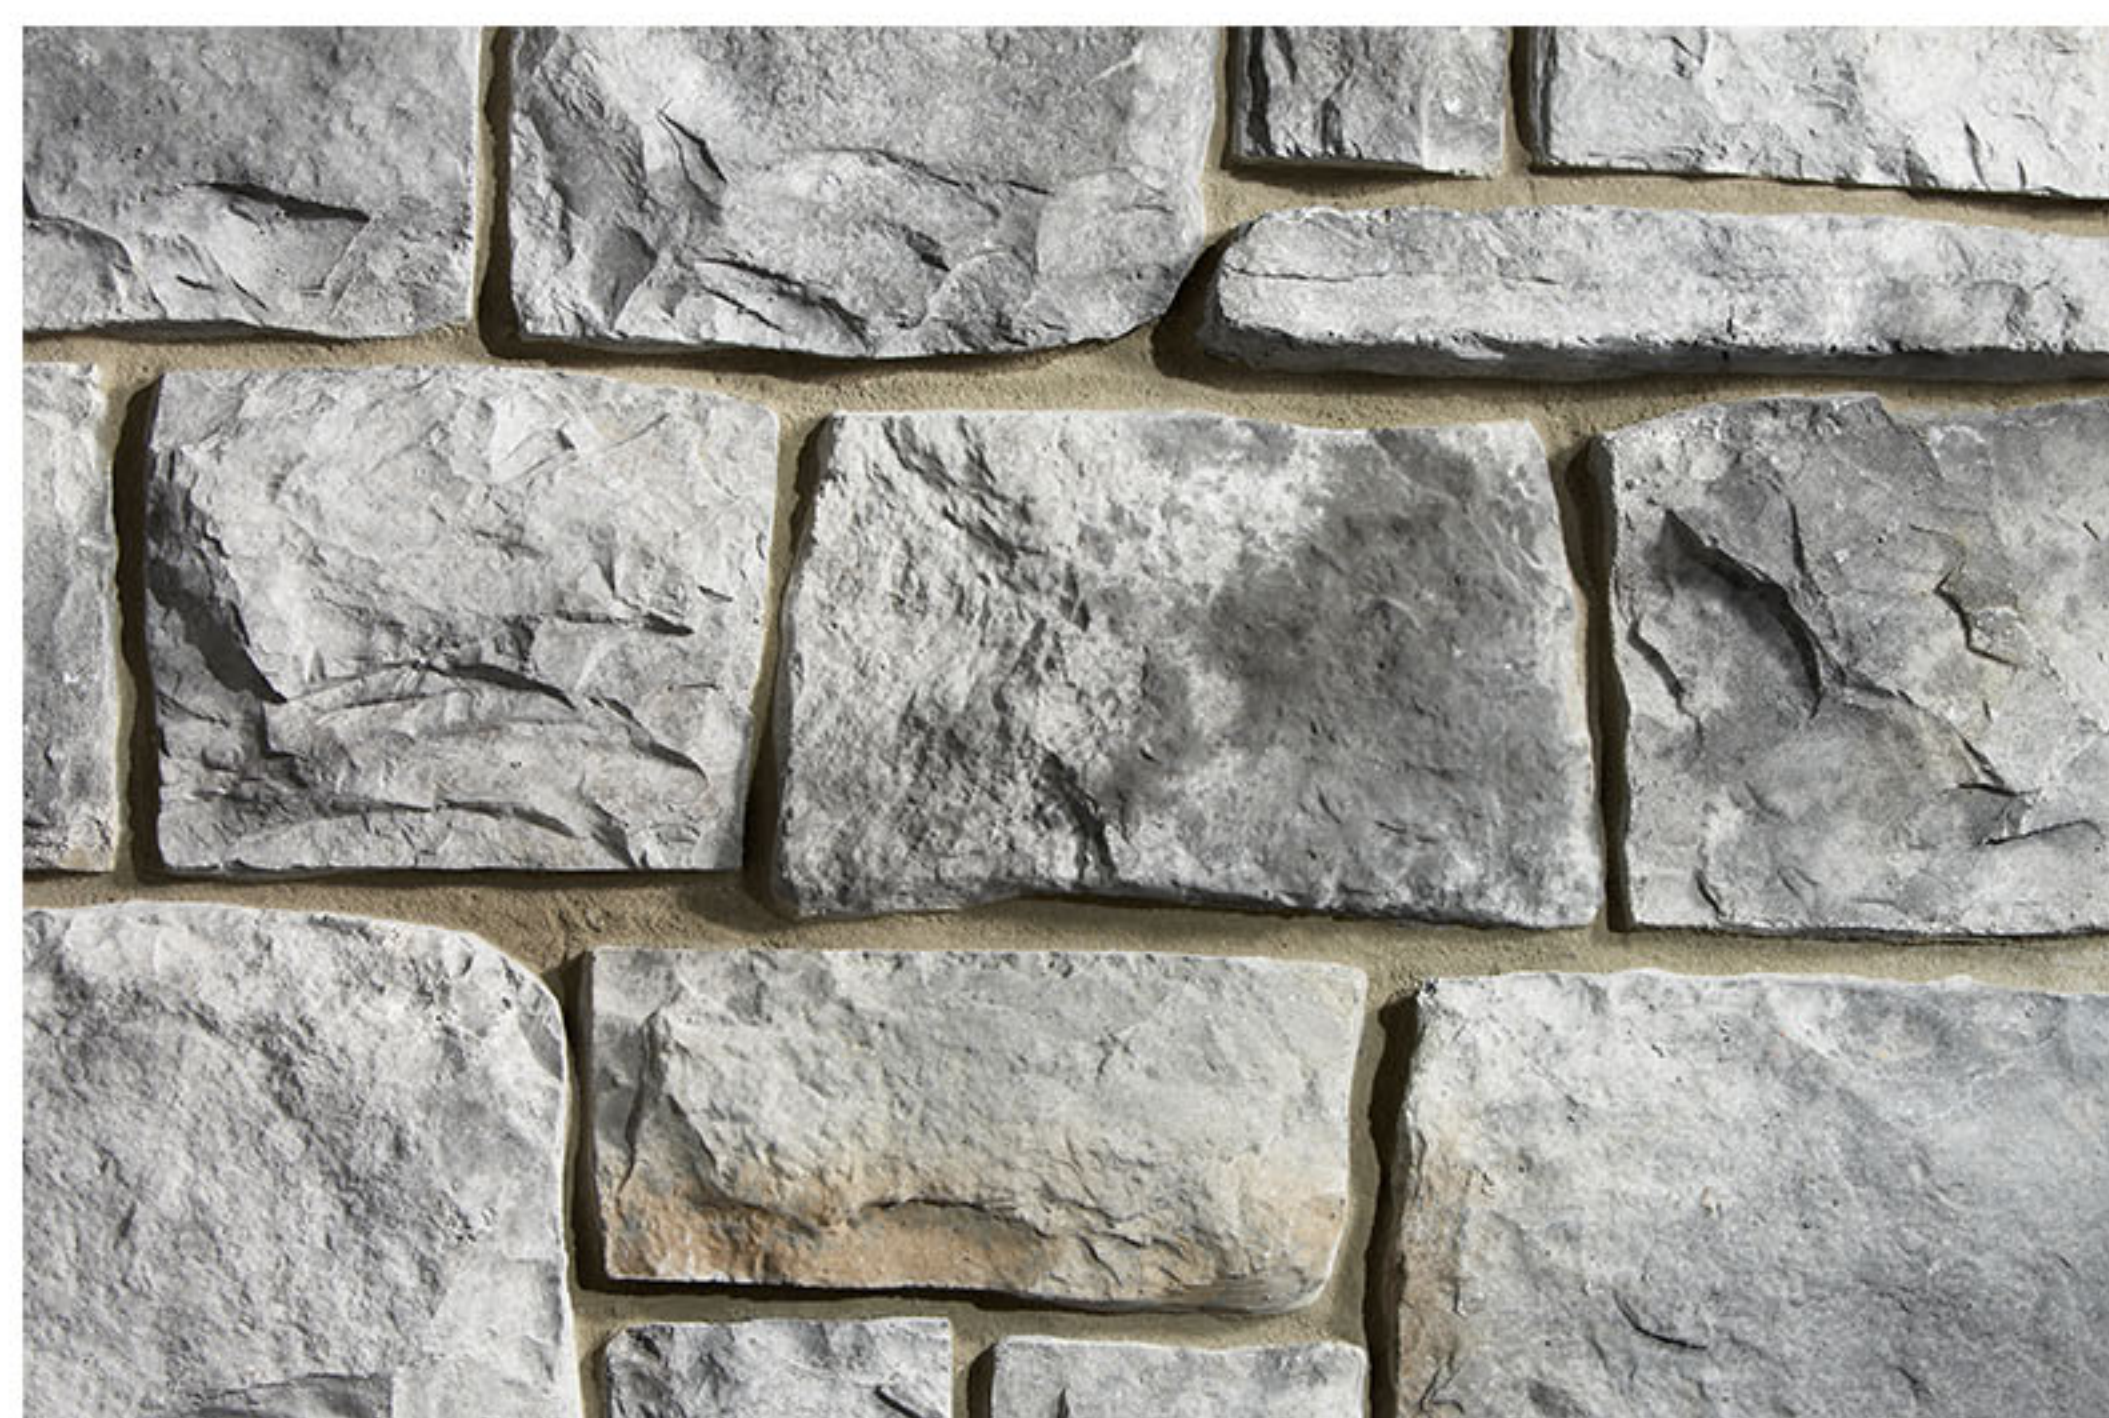

STANDARD COLOR SELECTIONS

STANDARD LEAD TIME | STANDARD SQ/FT COST

All Colors Available in Styles:
DRystack, OHIO DRystack,
COBBLESTONE, FIELDSTONE
DRystack LAMBRIS, OHIO DRystack LAMBRIS,
COBBLESTONE LAMBRIS, FIELDSTONE LAMBRIS

OHIO DRystack QuickPack™ Boxes
Available in Colors:
BULL RUN, GRANITE, PA LIME, POWDER RIDGE
PROVENCE, SUSQUEHANNA

BULL RUN

GRANITE

PA LIME

POWDER RIDGE

PROVENCE

SUSQUEHANNA

BRIARWOOD