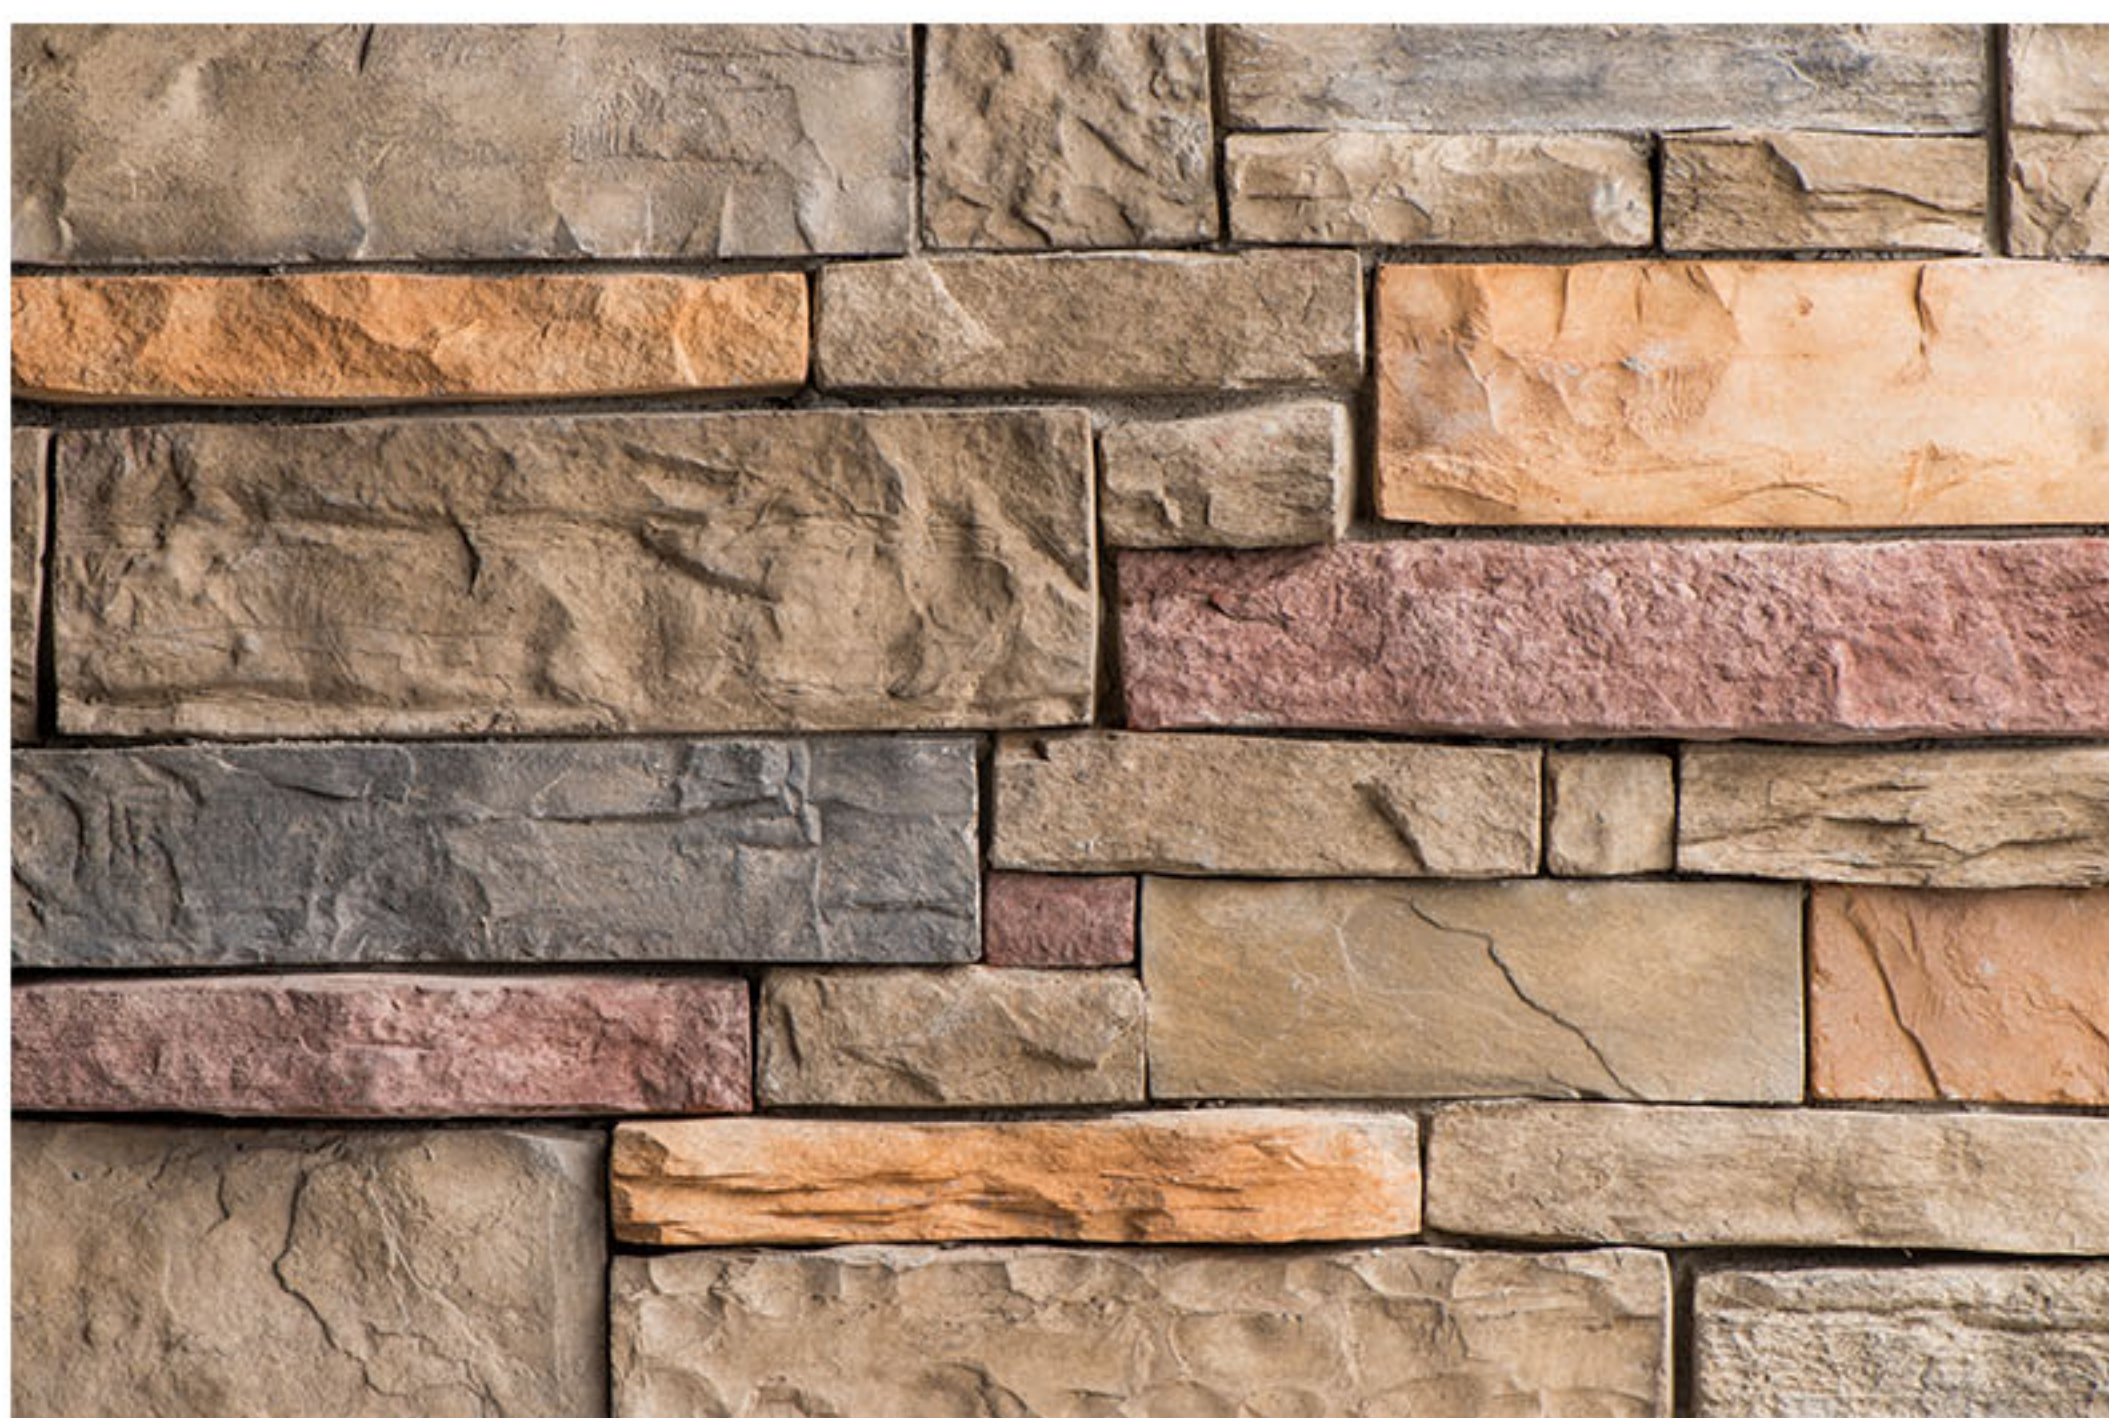

STANDARD COLOR SELECTIONS

STANDARD LEAD TIME | STANDARD SQ/FT COST

All Colors Available in Styles:
DRystack, OHIO DRystack,
COBBLESTONE, FIELDSTONE
DRystack LAMBRIS, OHIO DRystack LAMBRIS,
COBBLESTONE LAMBRIS, FIELDSTONE LAMBRIS

OHIO DRystack QuickPack™ Boxes
Available in Colors:
BULL RUN, GRANITE, PA LIME, POWDER RIDGE
PROVENCE, SUSQUEHANNA

BULL RUN

GRANITE

PA LIME

POWDER RIDGE

PROVENCE

SUSQUEHANNA

BRIARWOOD