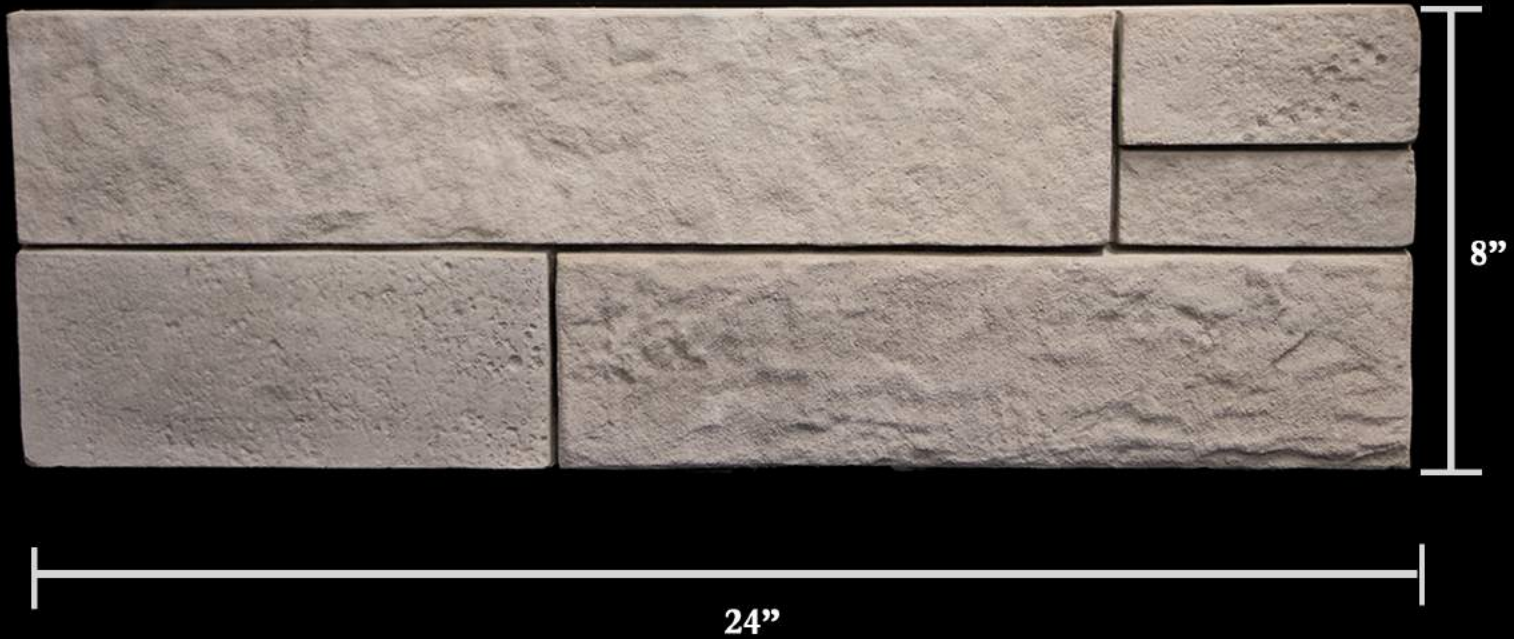

Urbana Fusion

Product Submittals

URBANA FUSION

Sizes and Dimensions

24" Long x 16" High x 1 3/4" Deep Flat

24" Long x 8" High x 1 3/4" Deep Flat

16" Long x 8" High x
1 3/4" Deep Corner

24" Long x 8" High x
1 3/4" Deep Corner

24"x16"x1 3/4" Urbana Fusion Flat

Average Thickness: 1.75"

- 24"x16"x1 3/4" Urbana Fusion Flat
- Product Code: UF.FLAT-24x16x1.75

QUALITY STONE VENEER, INC.

PHONE: 1-800-795-3229
FAX: 717-796-4035

WWW.QUALITYSTONEVENEER.COM

24"x8"x1 3/4" Urbana Fusion Flat

Average Thickness: 1.75"

- 24"x8"x1 3/4" Urbana Fusion Flat
- Product Code: UF.FLAT-24x8x1.75

QUALITY STONE VENEER, INC.

PHONE: 1-800-795-3229
FAX: 717-796-4035

WWW.QUALITYSTONEVENEER.COM

WWW.QUALITYSTONEVENEER.COM

est. 1976

24"x8"x1 3/4" Urbana Fusion Corner

Average Thickness: 1.75"

- 24"x8"x1 3/4" Urbana Fusion Corner
- Product Code: UF.CRNR-24x8x1.75

QUALITY STONE VENEER, INC.

PHONE: 1-800-795-3229
FAX: 717-796-4035