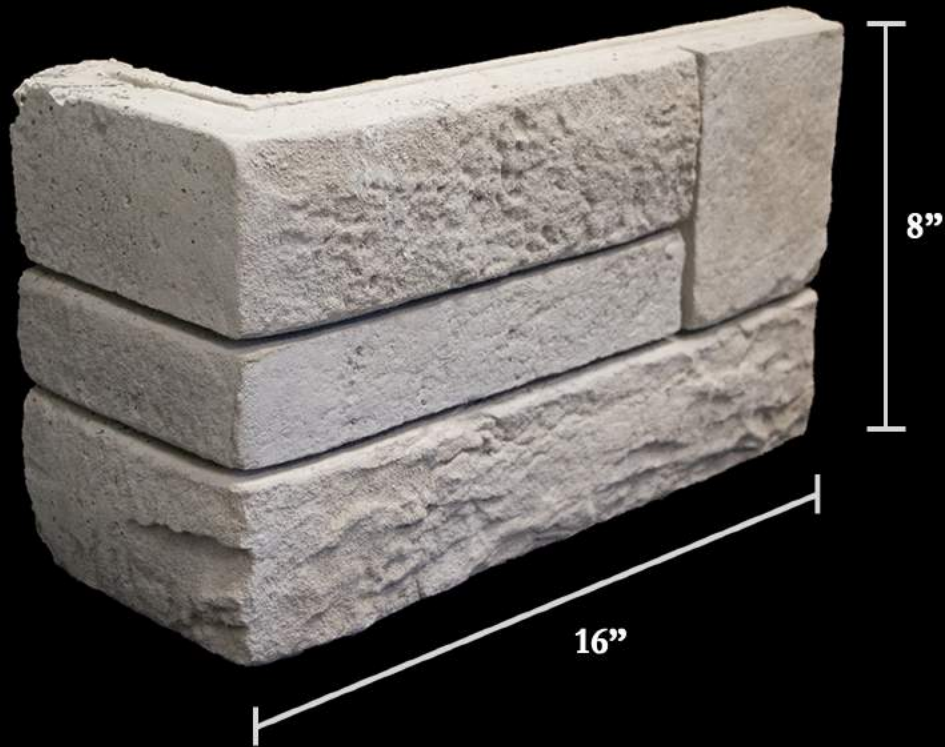

Average Thickness: 1.75"

- 16"x8"x1 3/4" Urbana Fusion Corner
- Product Code: UF.CRNR-16x8x1.75

QUALITY STONE VENEER, INC.

PHONE: 1-800-795-3229
FAX: 717-796-4035

WWW.QUALITYSTONEVENEER.COM

est. 1976