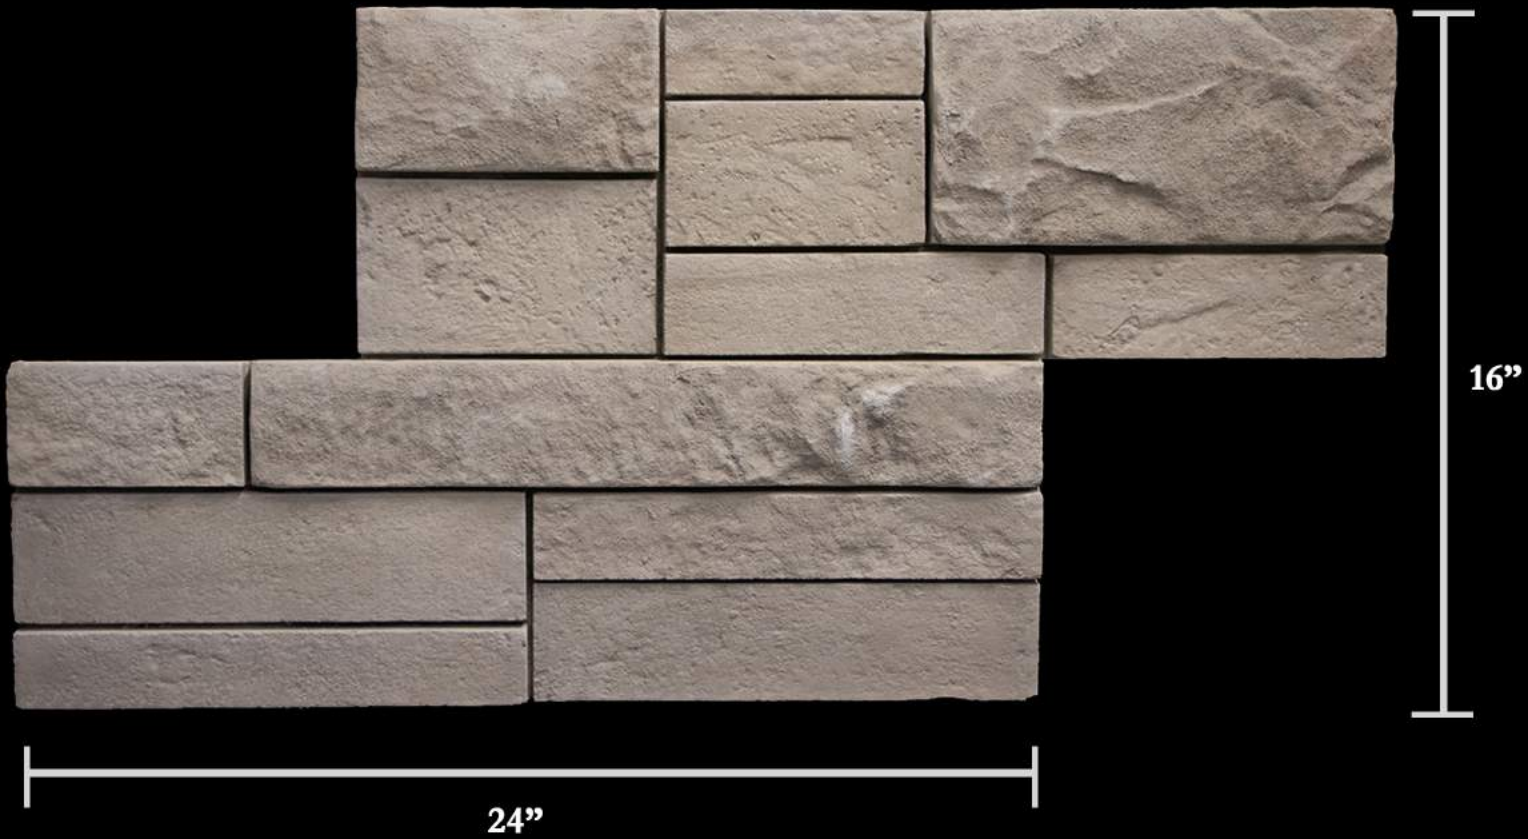

Urbana Fusion

Product Submittals

URBANA FUSION

Sizes and Dimensions

24" Long x 16" High x 1 3/4" Deep Flat

24" Long x 8" High x 1 3/4" Deep Flat

16" Long x 8" High x
1 3/4" Deep Corner

24" Long x 8" High x
1 3/4" Deep Corner

24"x16"x1 3/4" Urbana Fusion Flat

Average Thickness: 1.75"

- 24"x16"x1 3/4" Urbana Fusion Flat
- Product Code: UF.FLAT-24x16x1.75

QUALITY STONE VENEER, INC.

PHONE: 1-800-795-3229
FAX: 717-796-4035

WWW.QUALITYSTONEVENEER.COM

24"x8"x1 3/4" Urbana Fusion Flat

Average Thickness: 1.75"

- 24"x8"x1 3/4" Urbana Fusion Flat
- Product Code: UF.FLAT-24x8x1.75

QUALITY STONE VENEER, INC.

PHONE: 1-800-795-3229
FAX: 717-796-4035

WWW.QUALITYSTONEVENEER.COM

WWW.QUALITYSTONEVENEER.COM

est. 1976

24"x8"x1 3/4" Urbana Fusion Corner

Average Thickness: 1.75"

- 24"x8"x1 3/4" Urbana Fusion Corner
- Product Code: UF.CRNR-24x8x1.75

QUALITY STONE VENEER, INC.

PHONE: 1-800-795-3229
FAX: 717-796-4035